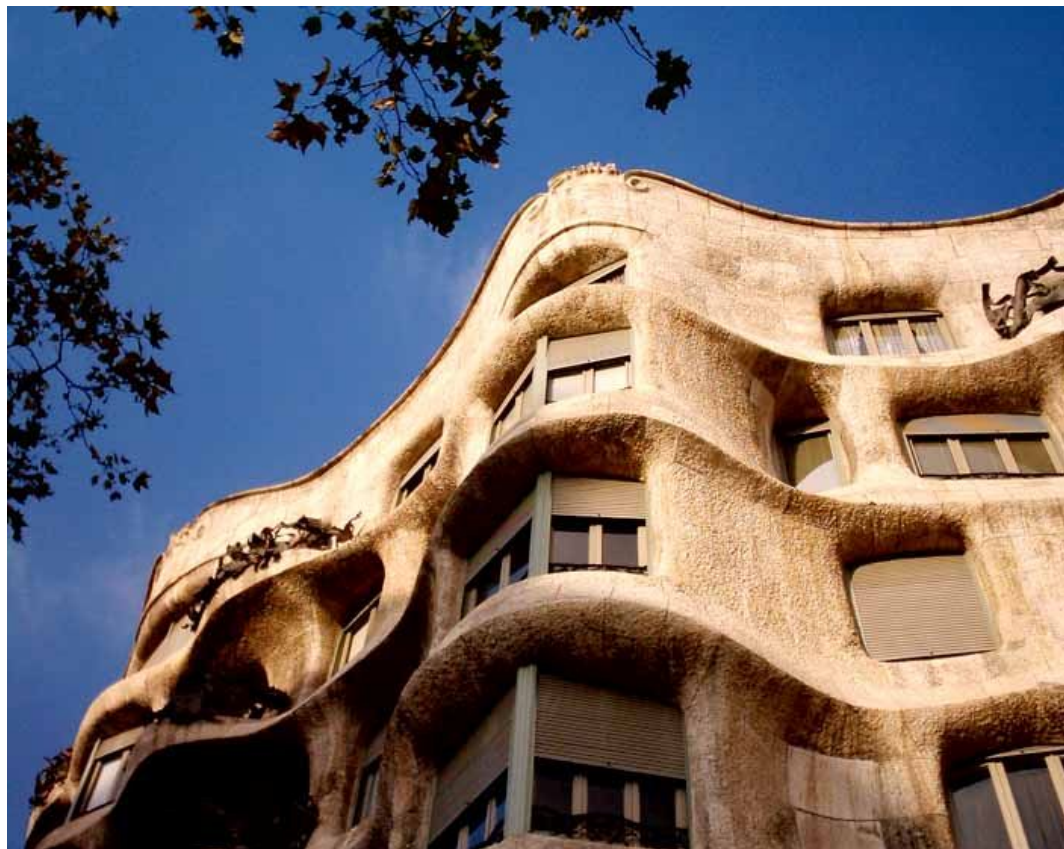

**Antoni Gaudí 1852-1926**

**The Casa Batlló in Barcelona**

**built in the year 1877 and remodelled in the years 1905–1907**

**Casa Milà Barcelona, or La Pedrera, by Antoni Gaudí in Barcelona, Spain 1906 -10**

**Gaudi Casa Mila Chimney Barcelona**

**The two buildings at the entrance of the park**

**Antoni Gaudí (1852-1926) Park Güell 1900 - 1914**  
*Structure, from west* Barcelona, Spain

**Antoni Gaudi (1852-1926) Park Güell 1900 - 1914**  
***Park house from northeast* Barcelona, Spain**