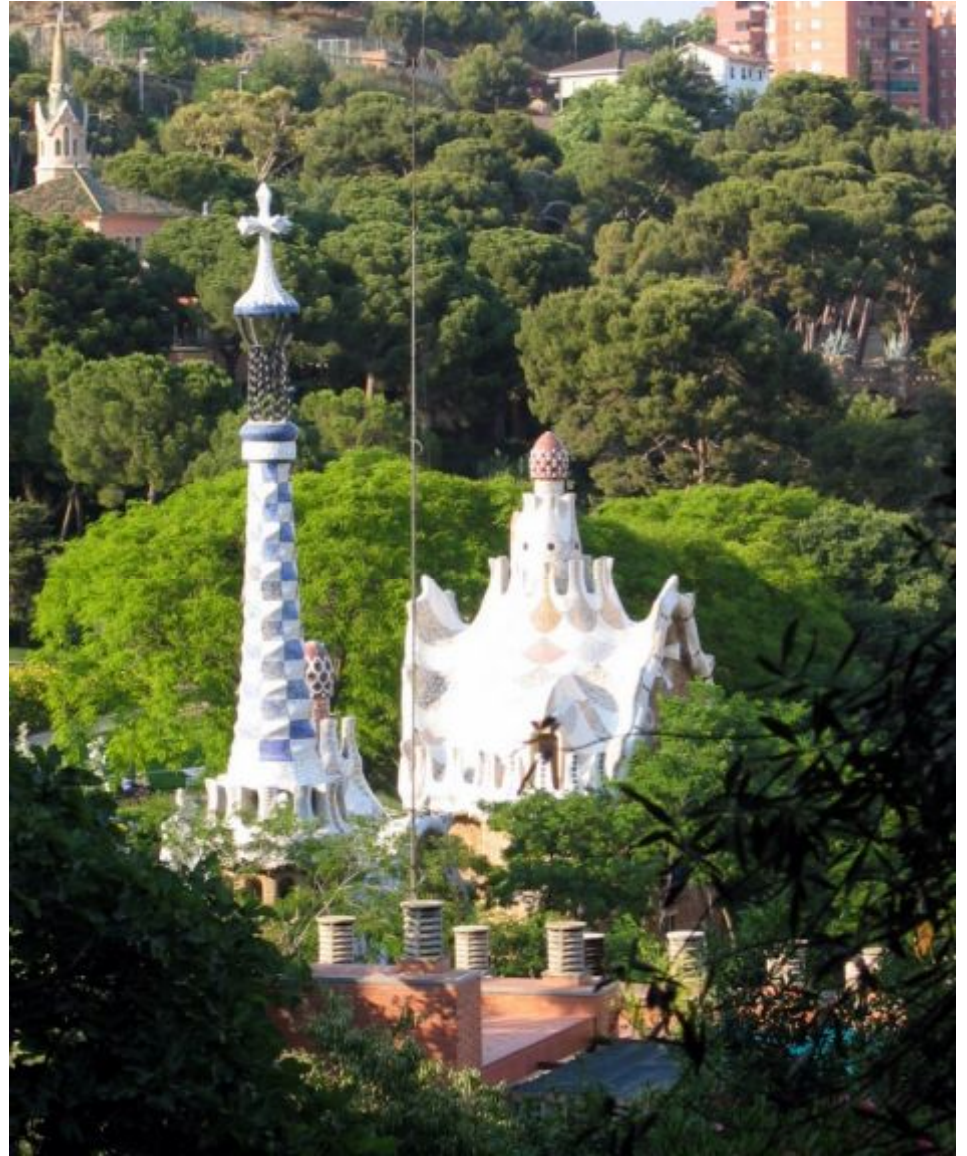

Antoni Gaudí 1852-1926   Park Güell 1900 -1914
Main entrance pavilion Barcelona, Spain