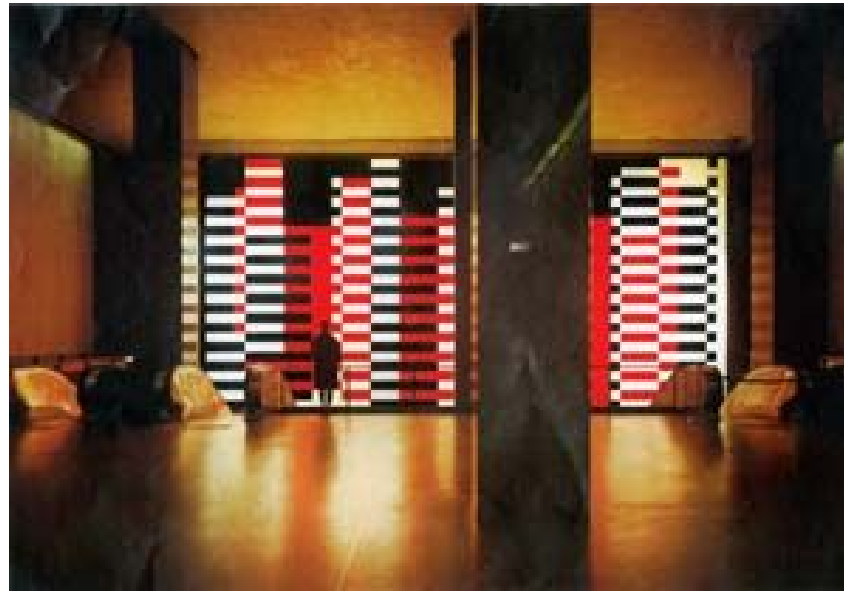

**Introduction to AutoLisp**  
1926 , [Bundled](#) ,Josef Albers

**Josef Albers**  
1963 , *Interaction of Color*  
Yale University Press©

Albers, Set of Four Stacking Tables  
c. 1927

Josef Albers, *Armchair*, 1927  
Laminated beechwood, tubular steel, and fabric  
upholstery 72.4 x 58.4 x 72.4 cm

1928, *Armchair*, Josef Albers  
Walnut & Maple veneer with fabric 74 x  
61.5 x 67.4 cm

*Manhattan 1963* Formica, 28 x 55 feet  
Lobby of the Pan-Am Building, New York City