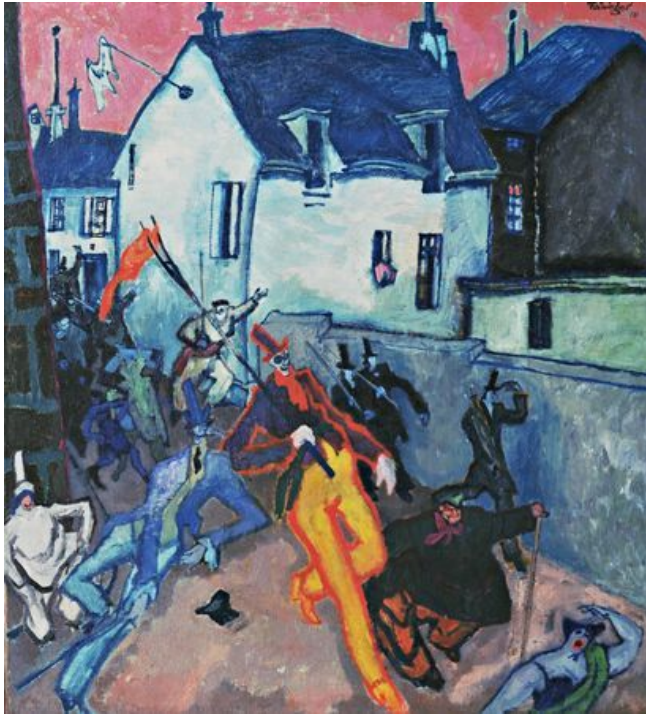

Lyonel Feininger.
American 1871-1956

LYONEL FEININGER - Lady in Mauve

1912 *The Bicycle Race*
National Gallery of Art 80x100 cm Washington D.C., USA

1913 *Bridge I*
Oil on canvas, 39 1/2 x 47 1/2

.1910 .Uprising
Oil on canvas 104.4 x 95.4 cm

1907 .The Miller and His Child
Charcoal, chalk and ink on paper .
28.5 x 23.2 cm

1919 .Cathedral
Woodcut 30.5 x 19.0 cm .