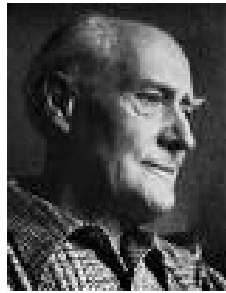

Lyonel Feininger.
American 1871-1956

LYONEL FEININGER - Lady in Mauve

1912 *The Bicycle Race*
National Gallery of Art 80x100 cm Washington D.C., USA

1913 *Bridge I*
Oil on canvas, 39 1/2 x 47 1/2

.1910 .Uprising
Oil on canvas 104.4 x 95.4 cm