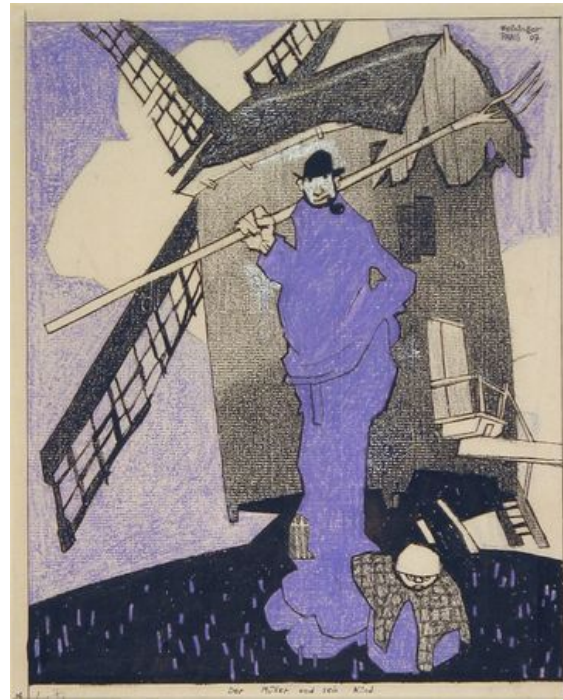

Lyonel Feininger.
American 1871-1956

LYONEL FEININGER - Lady in Mauve

1912 *The Bicycle Race*
National Gallery of Art 80x100 cm Washington D.C., USA

1913 *Bridge I*
Oil on canvas, 39 1/2 x 47 1/2

.1910 .Uprising
Oil on canvas 104.4 x 95.4 cm

1907 .The Miller and His Child
Charcoal, chalk and ink on paper .
28.5 x 23.2 cm

1919 .Cathedral
Woodcut 30.5 x 19.0 cm .