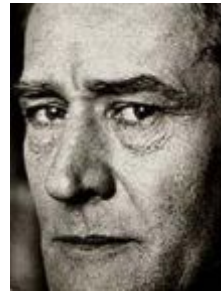

Lyonel Feininger.
American 1871-1956

LYONEL FEININGER - Lady in Mauve

1912 *The Bicycle Race*
National Gallery of Art 80x100 cm Washington D.C., USA

1913 *Bridge I*
Oil on canvas, 39 1/2 x 47 1/2

.1910 .Uprising
Oil on canvas 104.4 x 95.4 cm

1907 .The Miller and His Child
Charcoal, chalk and ink on paper .
28.5 x 23.2 cm

1919 .Cathedral
Woodcut 30.5 x 19.0 cm .