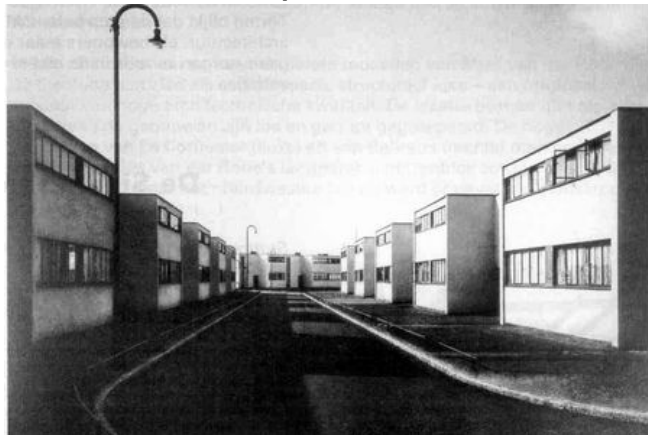

Walter Gropius Architekt

Berlin 1883 Boston 1969

Founded the Bauhaus, one of the most influential architecture and design schools of the 20th cent

Walter Gropius 1883 - 1969

Gropius House, Lincoln MA, 1938

Monument to the March Dead (1920) in Weimar, Germany.

Walter Gropius – Bauhaus Dessau

Straat in Dessau-Törten, 1926-28

Sofa Walter Gropius Weimar

Faguswerk Alfeld Gropius und Meyer, 1909

Walter Gropius

internal design 1923