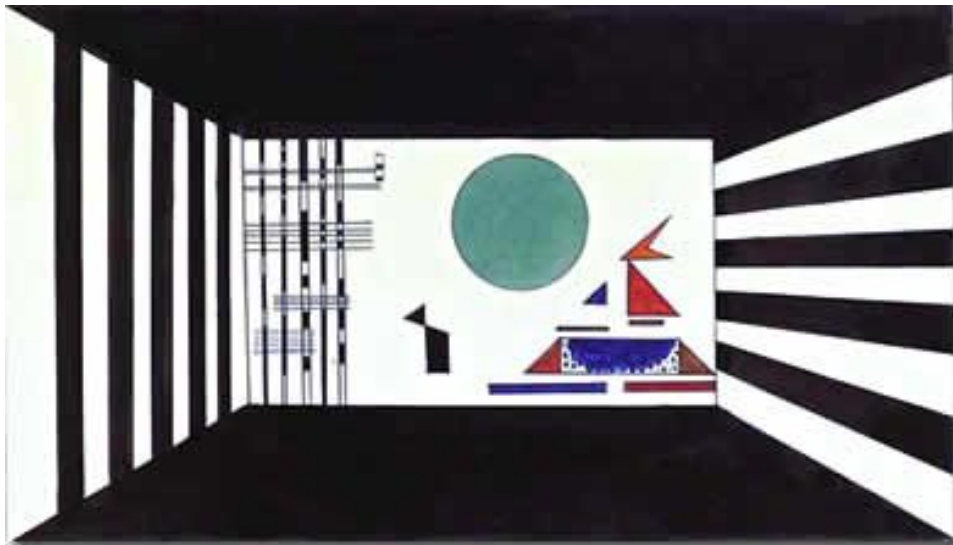

Wassily Kandinsky
1866 Moskau - 1944 Paris

Bauhaus teacher 1922-1933

Church in Marnau 1910

Blue Mountain, 1908-09

Lyrisches (Lyrical), 1911

Almanach Der Blaue Reiter

.Picture II, Gnomus Tempera, watercolor and ink on paper
Stage set for Mussorgsky's Pictures at an Exhibition in Friedrich
Theater, Dessau. 1928

1925
Jaune-
Rouge-Bleu

*Around the
Circle*
1940
Oil and enamel
on canvas. 96.8
x 146 cm

Wassily Kandinsky
1866 Moskau - 1944 Paris

Bauhaus teacher 1922-1933

***Black Lines* 1913**
Oil on canvas, 51 x 51 5/8 inches

Landscape with Red Spots, No. 2
Oil on canvas, 117.5 x 140 cm 1913