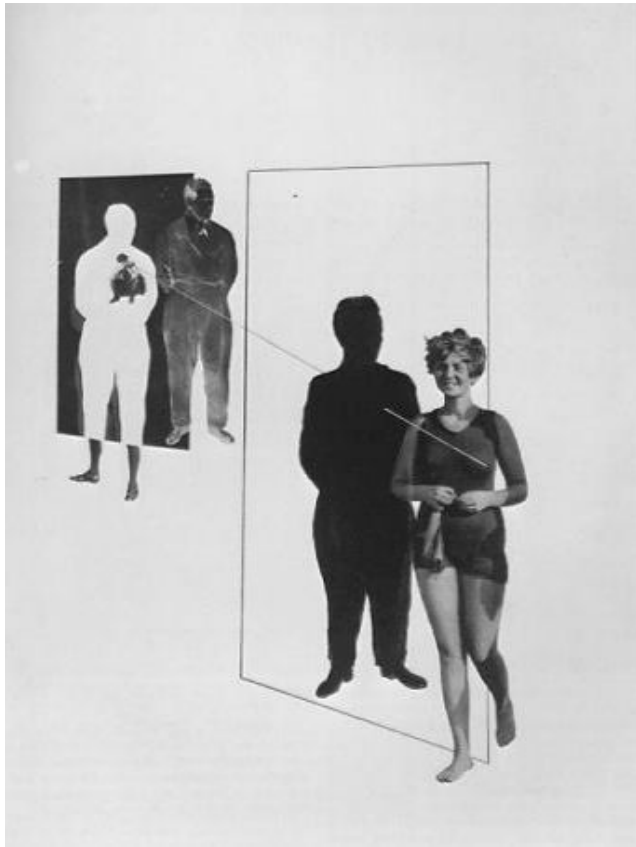

**Maria Werefkin,  
1929 Ascona Negative Photo**

**Laszlo Moholy-Nagy  
American b. Hungary  
1895-1946**

**negative print about 1928**

**Study with pins and  
1937-38 ribbons  
color print,  
assembly (Vivex)  
process  
34.9 x 26.5 cm**

**1925 *Photogram*  
Gelatin-silver print  
photogram 25.4 x 20.3 cm**

**Laszlo Moholy-Nagy**  
**American b. Hungary 1895-1946**

**Jealousy 1927**  
**Laszlo Moholy-nagy**

**Chairs at Margate, 1935**

**1926 Sailing**  
**.gelatin silver print 47.2x27.2 cm**

**Stairway in the Bexhill Seaside Pavillion**  
**50.5x40.3 cm 1936**