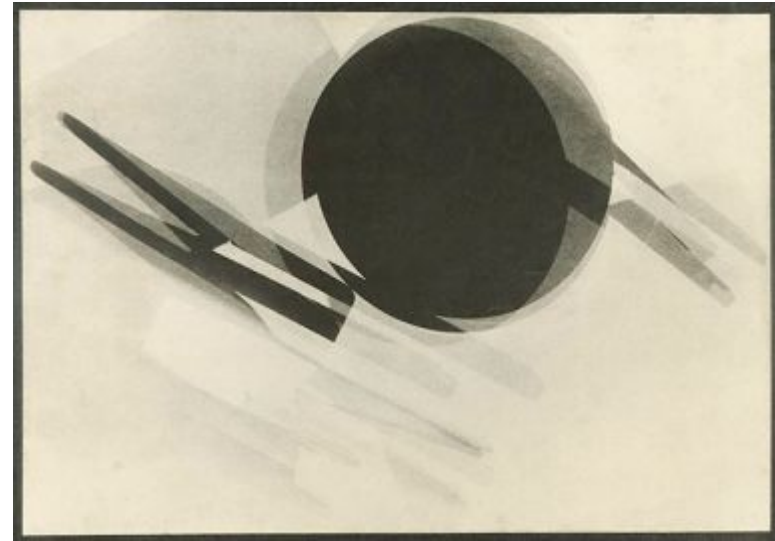

**Maria Werefkin,  
1929 Ascona Negative Photo**

**Laszlo Moholy-Nagy  
American b. Hungary  
1895-1946**

**negative print about 1928**

**Study with pins and  
1937-38 ribbons  
color print,  
assembly (Vivex)  
process  
34.9 x 26.5 cm**