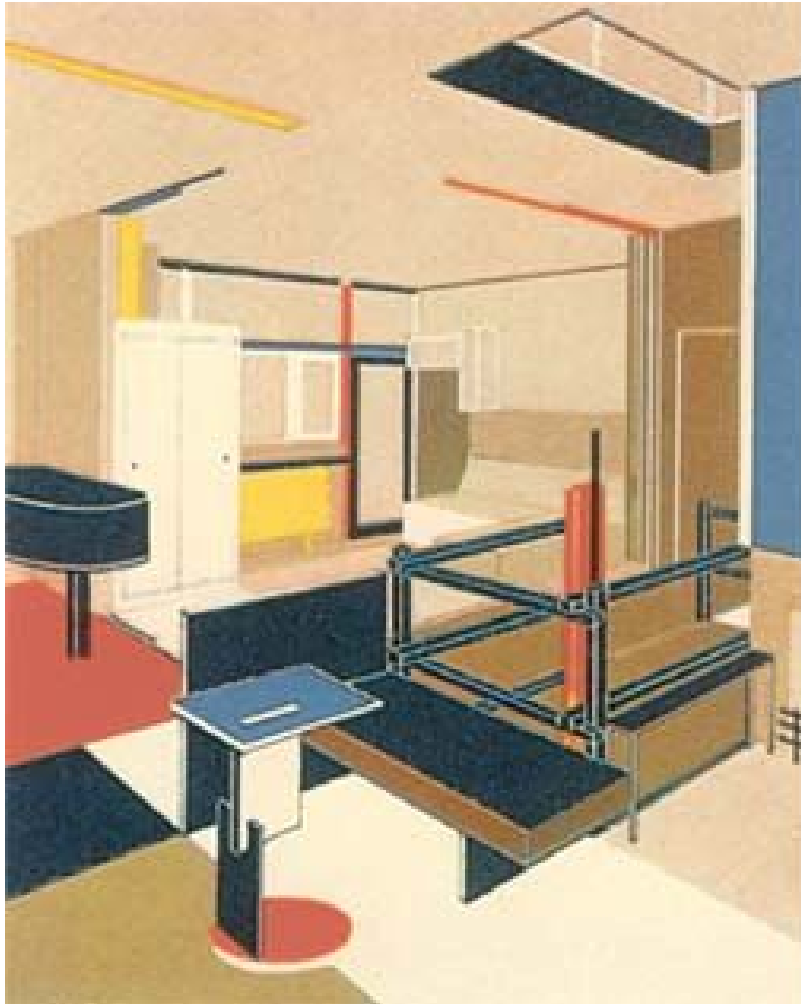

clock *De stijl* :Reitveld

bedroom set *De stijl* : Reitveld

Schröder-Schröder House, Utrecht

The Schröder-Schröder house was built in Utrecht in 1923-24 by the Dutch architect Gerrit Rietveld. It is a pioneering work of modernism, with no historical ornament and a design which parallels the art of Cubism and De Stijl (Piet Mondrian)

Schroeder House Interior Drawing *Gerrit Rietveld 1924* •