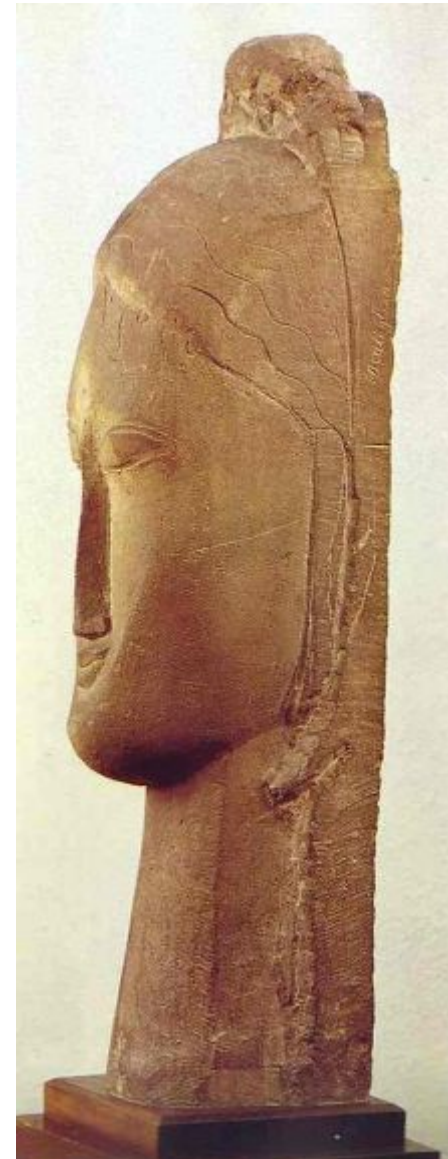

**.Portrait of Diego Rivera 1914  
100 x 81 cm. Private collection**

**Amedeo Modigliani**

**.Portrait of Diego Rivera 1914  
Oil on cardboard. 100 x 79 cm. .  
Museo de Arte, Sao Paulo, Brazil**

***Caryatid* 1914**  
Limestone. 92.1 x 41.6 x 42.8 cm. .  
The Museum of Modern Arts, New York, NY, USA

**Amedeo Modigliani**  
**c. 1911. Limestone. *Head***  
**Height 58 cm.**  
**Musées Nationaux, Paris France**

***Head* 1911 – 1913**  
Limestone. 63.5 x 15.1 x 21 cm. .  
Solomon R. Guggenheim Museum , New York, NY, USA

***.Head* 1911-12**  
Limestone. 63.5 x 12.5 x 35 cm. .  
Tate Gallery, London, UK