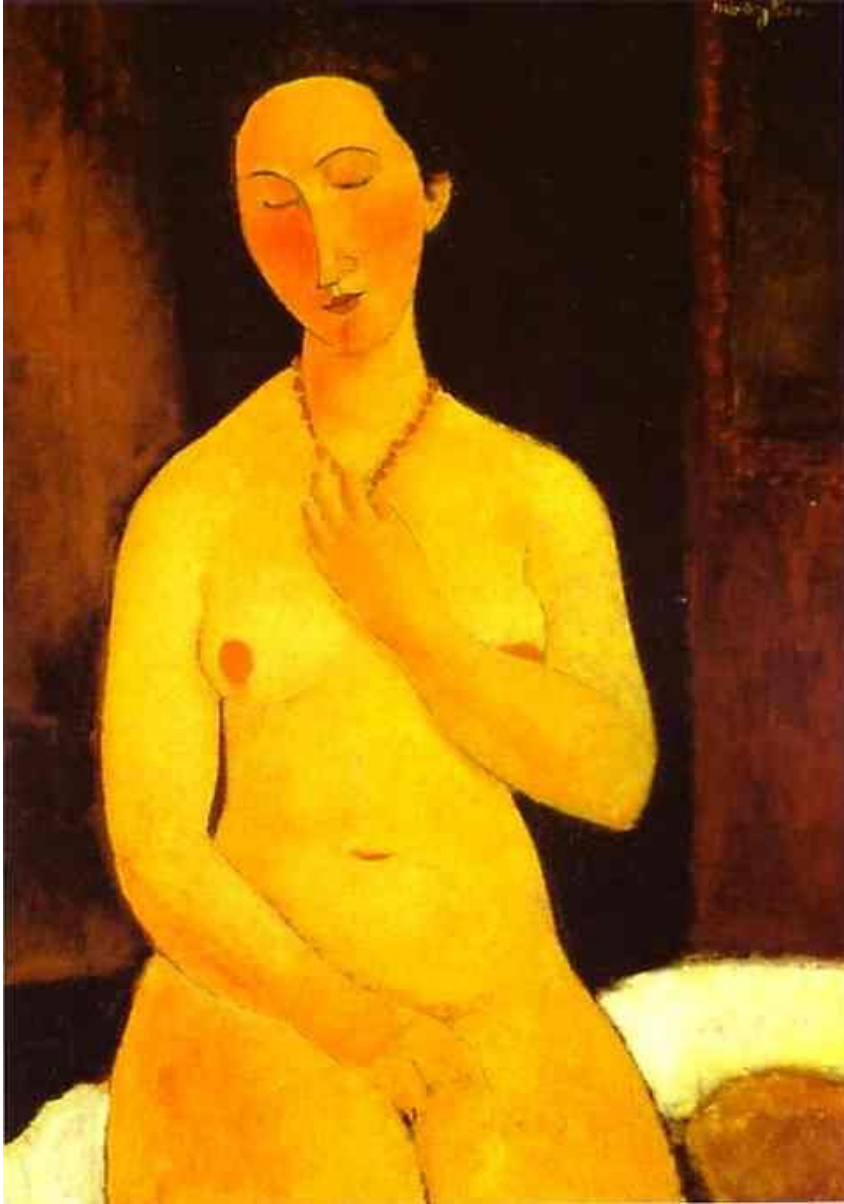

1884 -1920 Amedeo Modigliani  
*Female Nude with Hat* c 1908  
Oil on canvas. Private collection

**Amedeo Modigliani 1884 - 1920**  
***Study for The Cellist* 1909**

**Amedeo Modigliani 1884-1920**

***Anna Akhmatova 1911***

**Amedeo Modigliani 1884-1920**  
***Reclining Nude* 1917**  
**Oil on canvas. 60 x 92 cm. Staatsgalerie, Stuttgart, Germany .**

**Amedeo Modigliani 1884-1920**  
***Gypsy Woman with Child* 1919**  
Oil on canvas. 115.9 x 73 cm.  
The National Gallery of Art,  
.Washington, DC, USA

*Portrait of Jeanne Hébuterne* 1918  
*Common-Law Wife of*  
*Amedeo Modigliani 1898 -1920*  
Oil on canvas. 92 x 60 cm. .  
Private collection

**Amedeo Modigliani 1884-1920**  
**1919 *Portrait of Jeanne Hébuterne***  
**(1898 -1920),**  
***Common-Law Wife of***  
***Amedeo Modigliani.***  
**Oil on canvas. 130 x 81 cm. Private**  
**collection**

*Portrait of Jeanne Hébuterne  
in Large Hat*  
Oil on canvas. 55 x 38 cm. .1917 .  
Private collection

**Amedeo Modigliani 1884-1920**  
**.Portrait of Lusia Czechovska 1919**  
**Oil on canvas. 46 x 33 cm.**  
**Private collection**