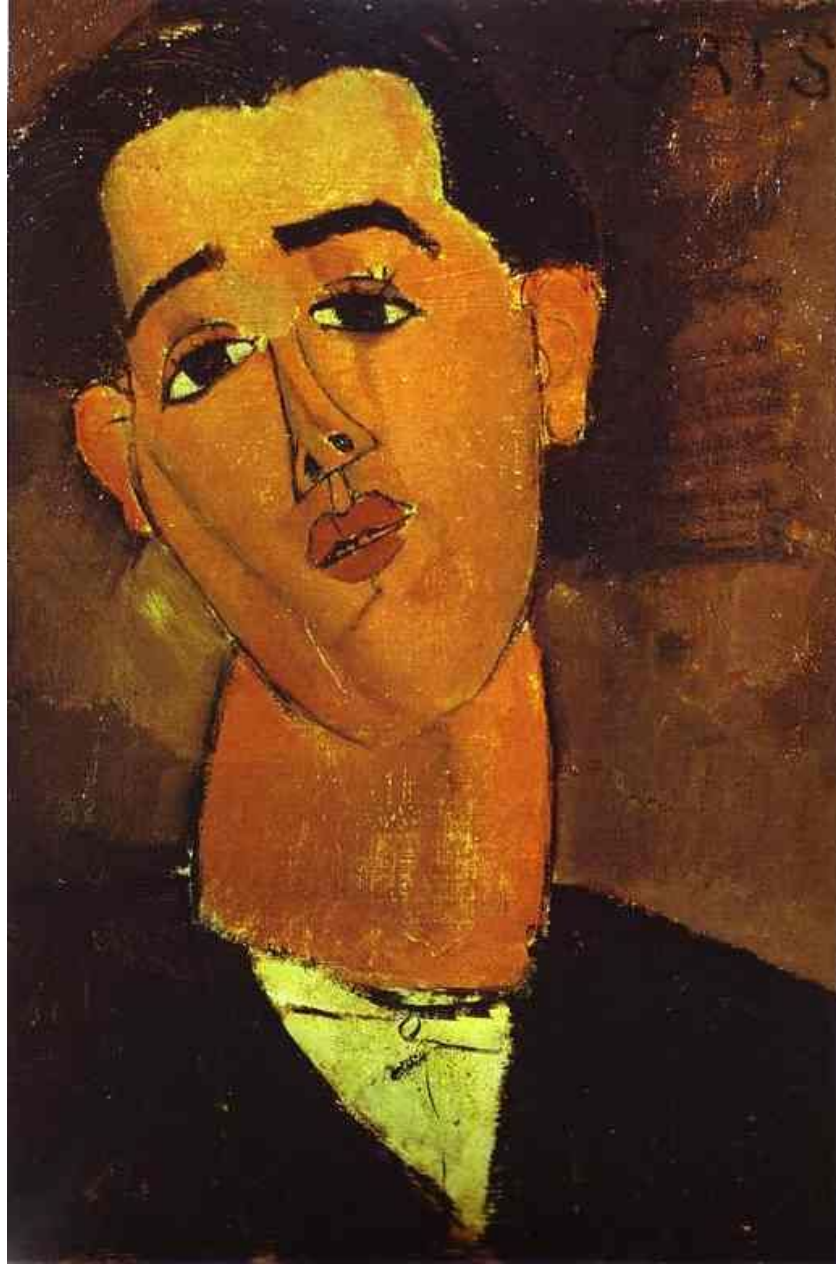

.Portrait of Juan Gris
Oil on canvas. 55.5 x 38 cm. .1915
The Metropolitan Museum of Art, New York, USA