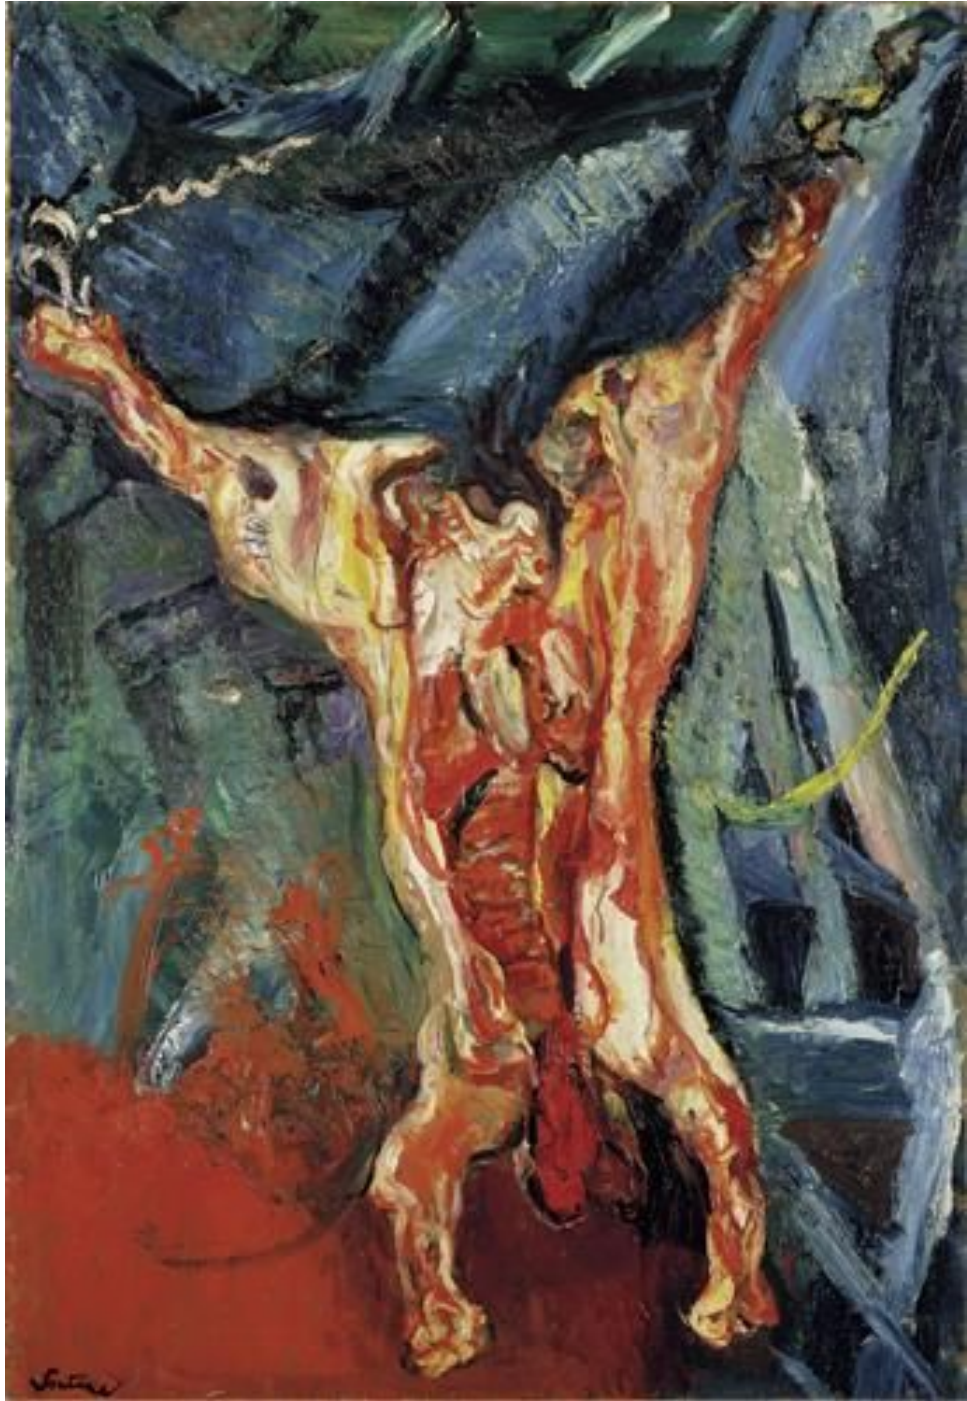

1916 ,Portrait of Soutine by Amadeo Modigliani

Self Portrait, Chaim Soutine 1918

Soutine, Chaim (1893-1943)
1919c. The Mad Woman Oil on canvas; 95.9 x 60 cm
The National Museum of Western Art, Tokyo, Japan

Chaim Soutine (1893-1943) *Landscape with Red Houses* c. 1917. Oil on canvas. 60 x 73 cm. Private collection

Chaim Soutine (1893-1943)

***Landscape at Cagnes* c. 1918. Oil on canvas, 54 x 65.1 cm. Private collection**

Chaim Soutine (1893-1943) c.1919 *Landscape* Oil on canvas. 65.1 x 54 cm. Private collection

Chaim Soutine 1893-1943

***Houses with Pointed Roofs* c. 1920-21. Oil on canvas. 61 x 85.1 cm. Private collection**

**Chaim Soutine (1893-1943) *View of Céret*
c. 1920-21. Oil on canvas. 54 x 73 cm. Private collection**

Chaim Soutine - 'Piece de Boeuf' (Piece of Beef c. 1923) - Returned by National Gallery of Art (PRNewsFoto / The Shefner Family)