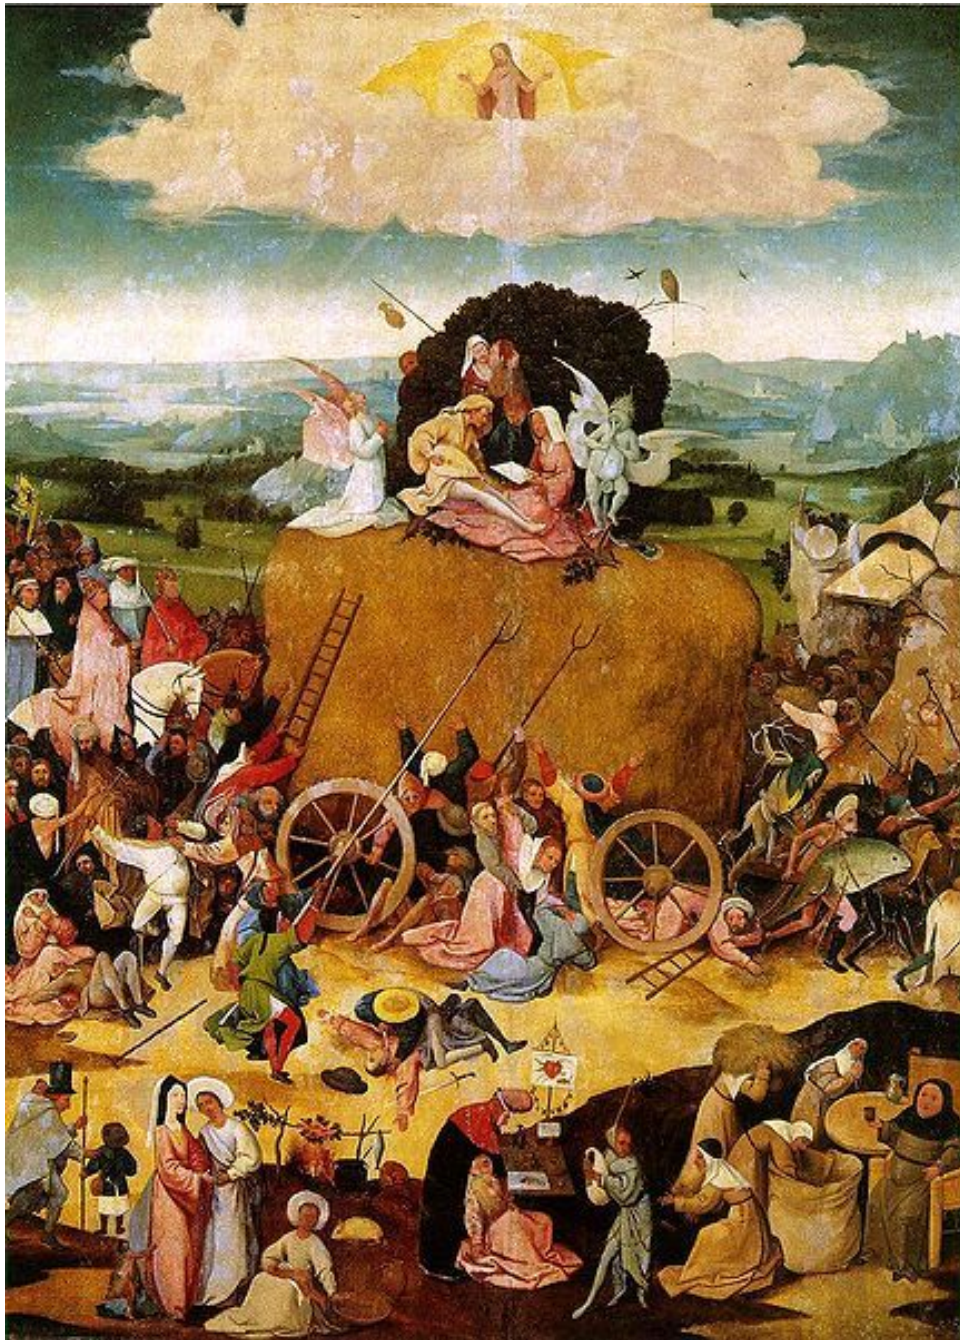

**Bosch, Hieronymous
(1453-1516)**

**Bosch, Hieronymus
(1453-1516)
Paradise and Hell
c. 1510
Left and right panels of a
triptych: oil on wood
Each panel 135 x 45 cm Prado,
Madrid**