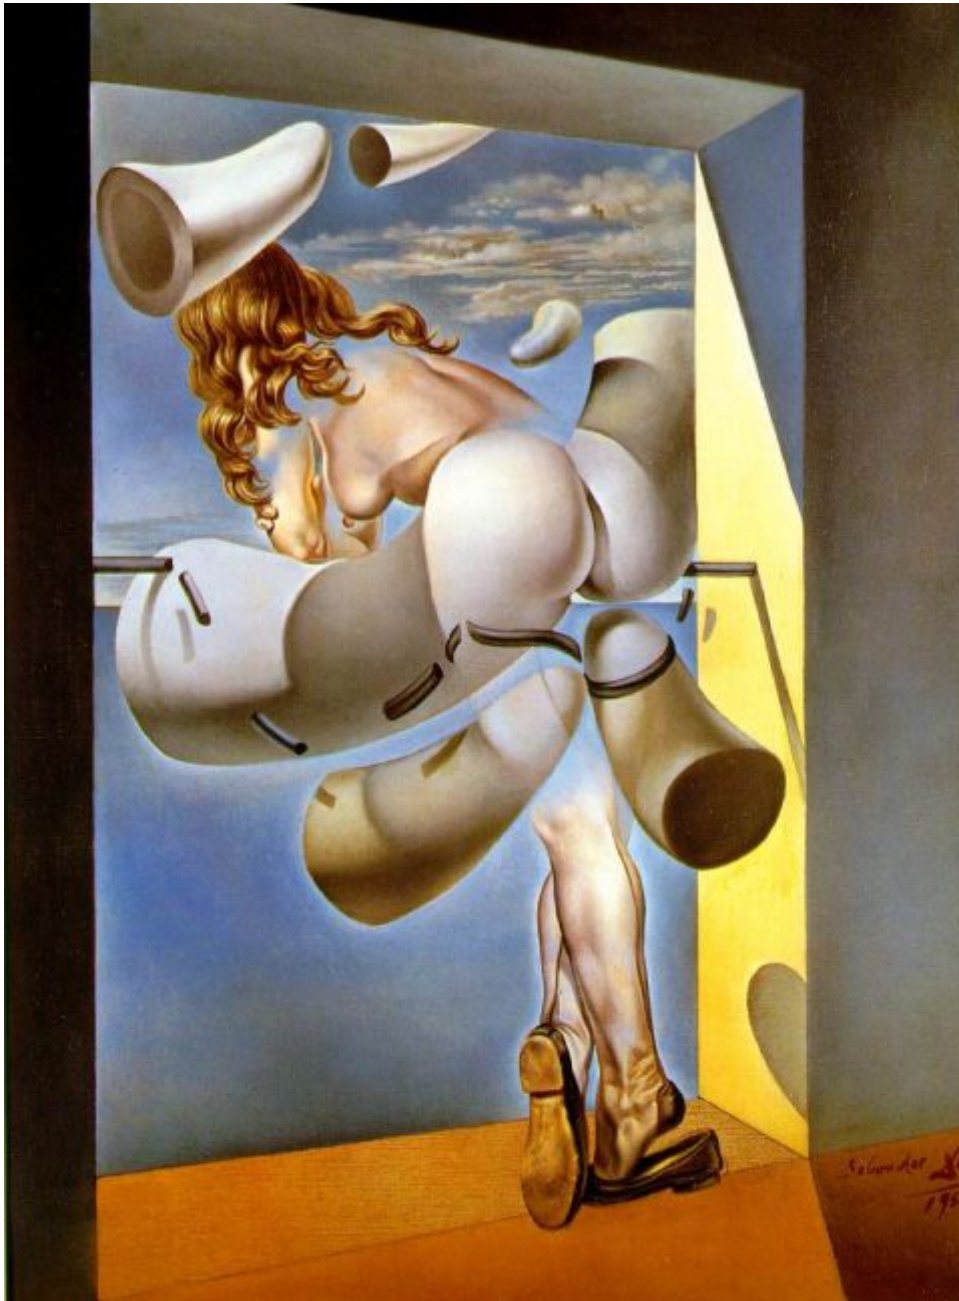

Salvador Dali
1904-1989

Salvador Dalí
(1904-1989)

Figure at a Window. 1925.
Oil on canvas. 102 x 75 cm.
Museo Nacional Centro de
Arte Reina Sofía, Madrid,
Spain.

Salvador Dalí (1904-1989)
1931 The persistence of Memory
1931. Oil on canvas, 24.1 x 33 cm

Salvador Dalí (1904-1989)
1935 Archeological Reminiscence
of Millet's Angelus

PICASSO, Pablo 1881 – 1973
***The Tragedy*, 1903**
(Blue Period) Oil on canvas
Chester Dale Collection

A Couple with Their Heads Full of Clouds. 1936. Oil on wood. 87 x 66 cm. Private collection

**Salvador Dali
(1904-1989)
Leda atomica 1949
OIL ON CANVAS
60 X44 CM**

***The Madonna
of Port Lligat.***

1950. Oil on
canvas. 366 x
244 cm.

Fukuoka Art
Museum,
Fukuoka,
Japan.

Salvador Dalí
(1904-1989)
1954
Young Virgin
autosodomized
by her own Chastity

Young Virgin Auto-Sodomized by the Horns of Her Own Chastity. 1954. Oil on canvas. 40.5 x 30.5 cm. Private collection.

Salvador Dalí
(1904-1989)
1958
Meditative Rose

Salvador Dalí
(1904-1989)
1959
Paysage aux Papillons