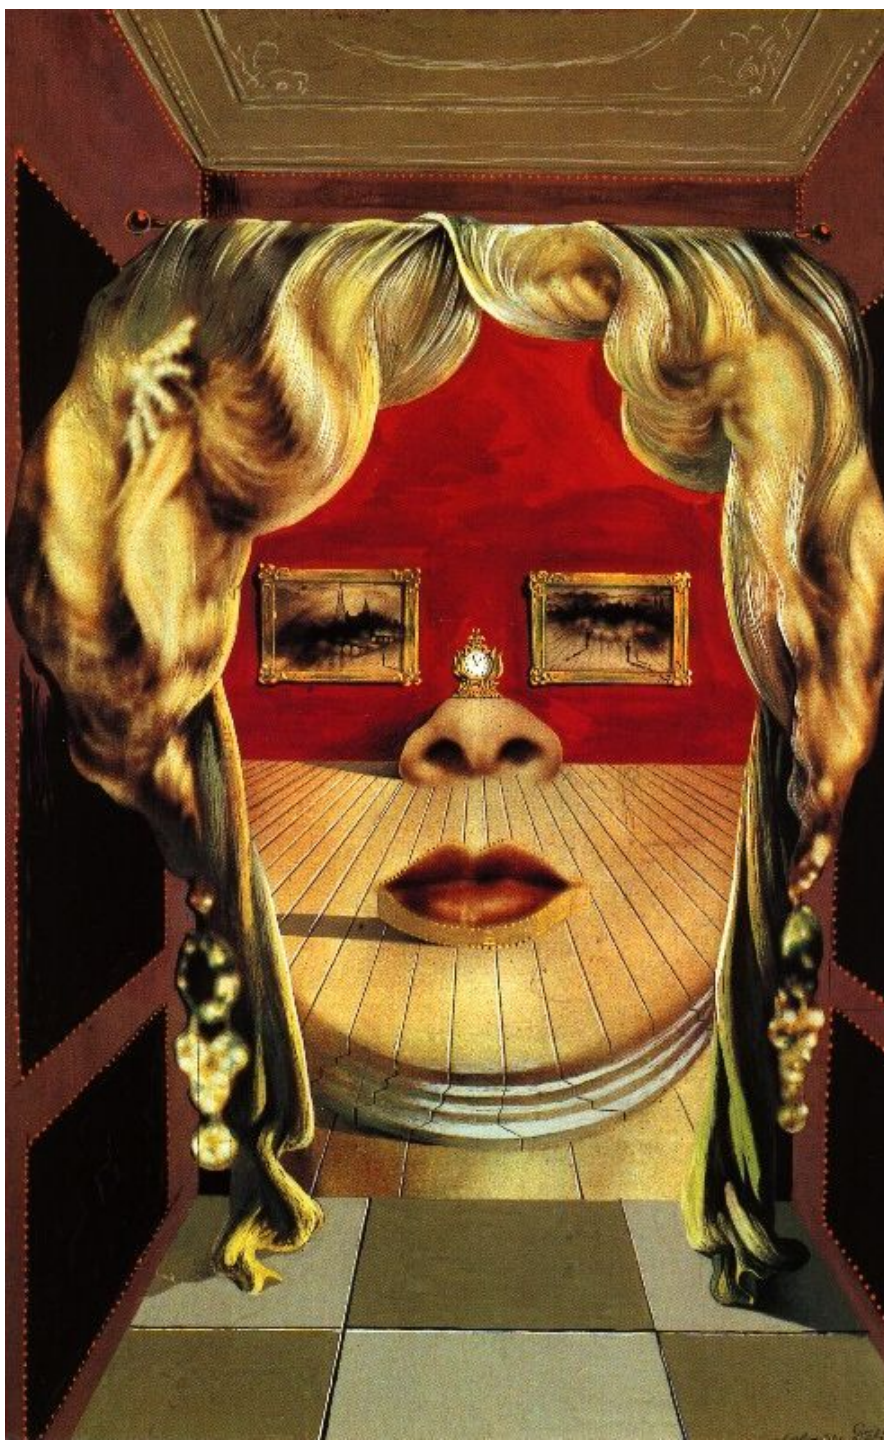

Salvador Dali
1904-1989

Salvador Dalí
(1904-1989)

Figure at a Window. 1925.
Oil on canvas. 102 x 75 cm.
Museo Nacional Centro de
Arte Reina Sofía, Madrid,
Spain.

Salvador Dalí (1904-1989)
1931 The persistence of Memory
1931. Oil on canvas, 24.1 x 33 cm

**Salvador Dali
(1904-1989)
Leda atomica 1949
OIL ON CANVAS
60 X44 CM**

***The Madonna
of Port Lligat.***

1950. Oil on
canvas. 366 x
244 cm.

Fukuoka Art
Museum,
Fukuoka,
Japan.

Salvador Dalí
(1904-1989)
1954
Young Virgin
autosodomized
by her own Chastity

Young Virgin Auto-Sodomized by the Horns of Her Own Chastity. 1954. Oil on canvas. 40.5 x 30.5 cm. Private collection.

Salvador Dalí
(1904-1989)
1958
Meditative Rose

Salvador Dalí
(1904-1989)
1959
Paysage aux Papillons

DALÍ Face of Mae West Which Can Be Used as an Apartment 1935

Salvador Dalí
(1904-1989)
1977
Lincoln in Dalivision

← Viewed from a distance.