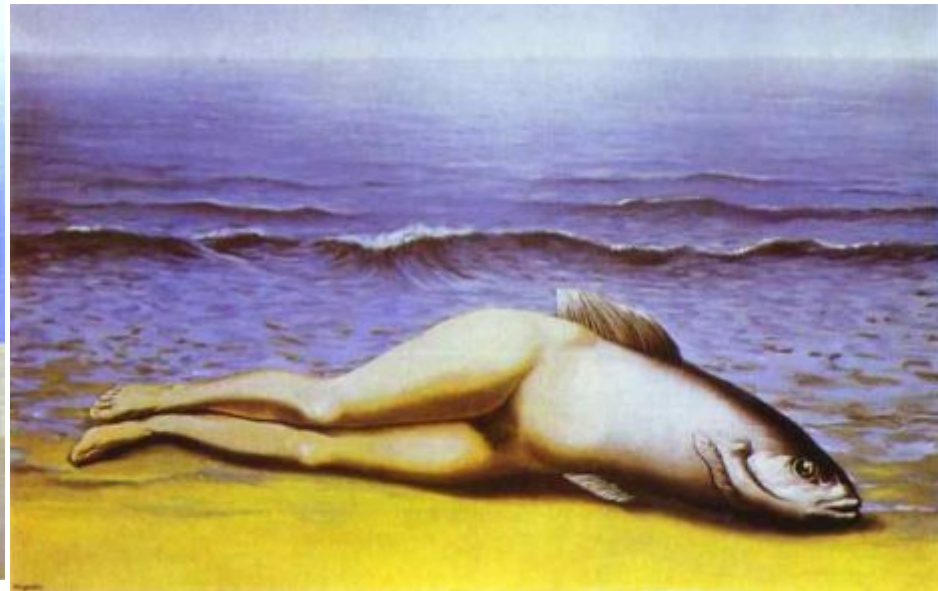

balcony 1868-9 Manet
169 x125 cm

1934 .*Collective Invention*
Oil on canvas. 73.5 x 97.5 cm. Kunstsammlung .
.Nordrhein-Westfalen, Düsseldorf, Germany