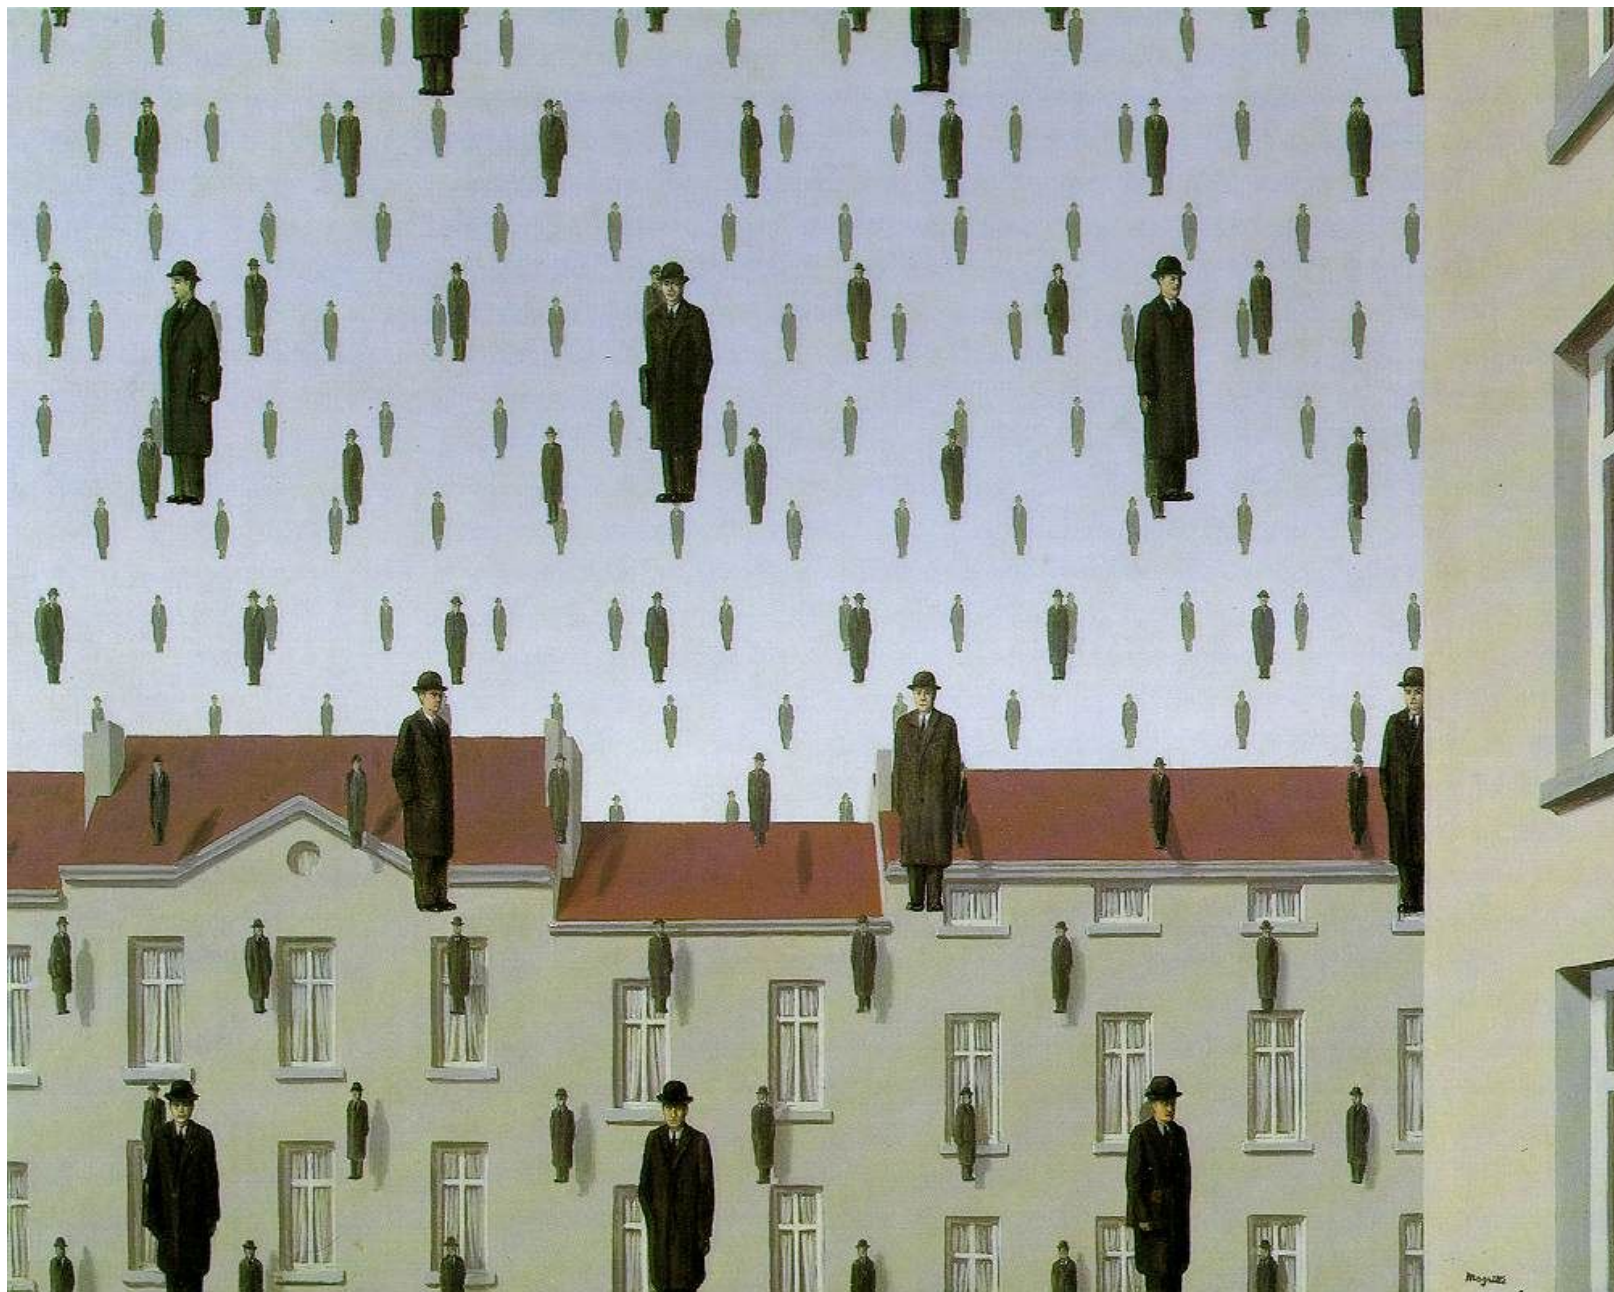

**Rene Magritte
(1898-1967)**

Rene Magritte 1898-1967
***The Lovers*. 1928.**
Oil on canvas. 54.2 x 73 cm. Private)

Rene Magritte (1898-1967)
The Lovers II

Rene Magritte (1898-1967)

***La Condition humaine* 1933 Rene Magritte
Oil on canvas. 100 x 81 cm. .1933
.The National Gallery of Art, Washington, DC, USA**

**1936 .*The Key to the Fields.* Rene Magritte
Oil on canvas. 80 x 60 cm. .
. Thyssen-Bornemisza Collection, Madrid, Spain**

**The Trap La Thérapeute-
Rene-Magritte-1941
Gouache sur papier.
47.6 x 31.3 cm**

Empire of Light
(L'Empire des
lumières), 1953–54.
Oil on canvas,
195.4 x 131.2 cm

**Rene Magritte (1898-1967) *Gonconda*. 1953. Oil on canvas. 81 x 100 cm.
The Menil Collection, Houston, TX, USA.**

Rene Magritte 1898-1967
Perspective: Madame Recamier by David