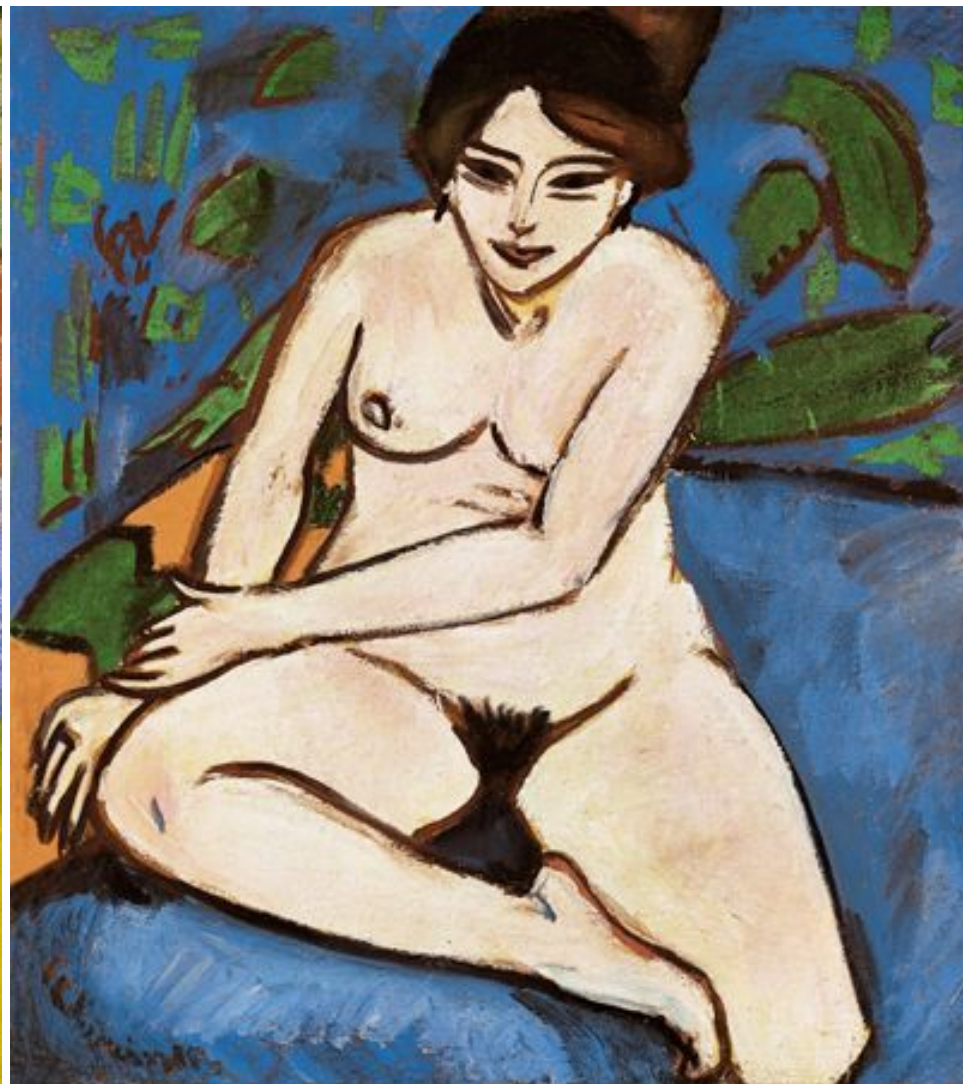

Ernst Ludwig Kirchner. German, 1880-1938

Self-Portrait with Pipe 1914
Ink, crayon, watercolor and gouache on
paper 14 x 9.2 cm

Kirchner, Ernst Ludwig
Girl Under a Japanese Parasol c. 1909
Oil on canvas 92x80 cm
Kunstsammlung Nordrhein-Westfalen, Dusseldorf

Ernst Ludwig Kirchner,
Akt auf blauem Grund, 1911, Öl auf Leinwand

.Ernst Ludwig Kirchner. German, 1880-1938
***Winter Moonlit Night* 1919**
;Woodcut, 30.5 x 29.5 cm

1922 *Street Scene*
Woodcut 70.6 x 38 cm

Dancer with Raised Skirt
Brücke published 1910. from the portfolio
One woodcut from a portfolio of two woodcuts, one
drypoint, and one woodcut cover 25.2 x 34.5 cm

Dance Training 1911
Ernst Ludwig Kirchner
altered 1920
Oil on canvas 119.38 x 89.54 cm

Ernst Ludwig Kirchner. (German, 1880-1938)
1913 .*Street, Berlin* .
Oil on canvas 120.6 x 91.1 cm

Kirchner, Ernst Ludwig
1914 *Two Women in the Street*
Oil on canvas 120x91 cm Kunstsammlung
Nordrhein-Westfalen, Dusseldorf