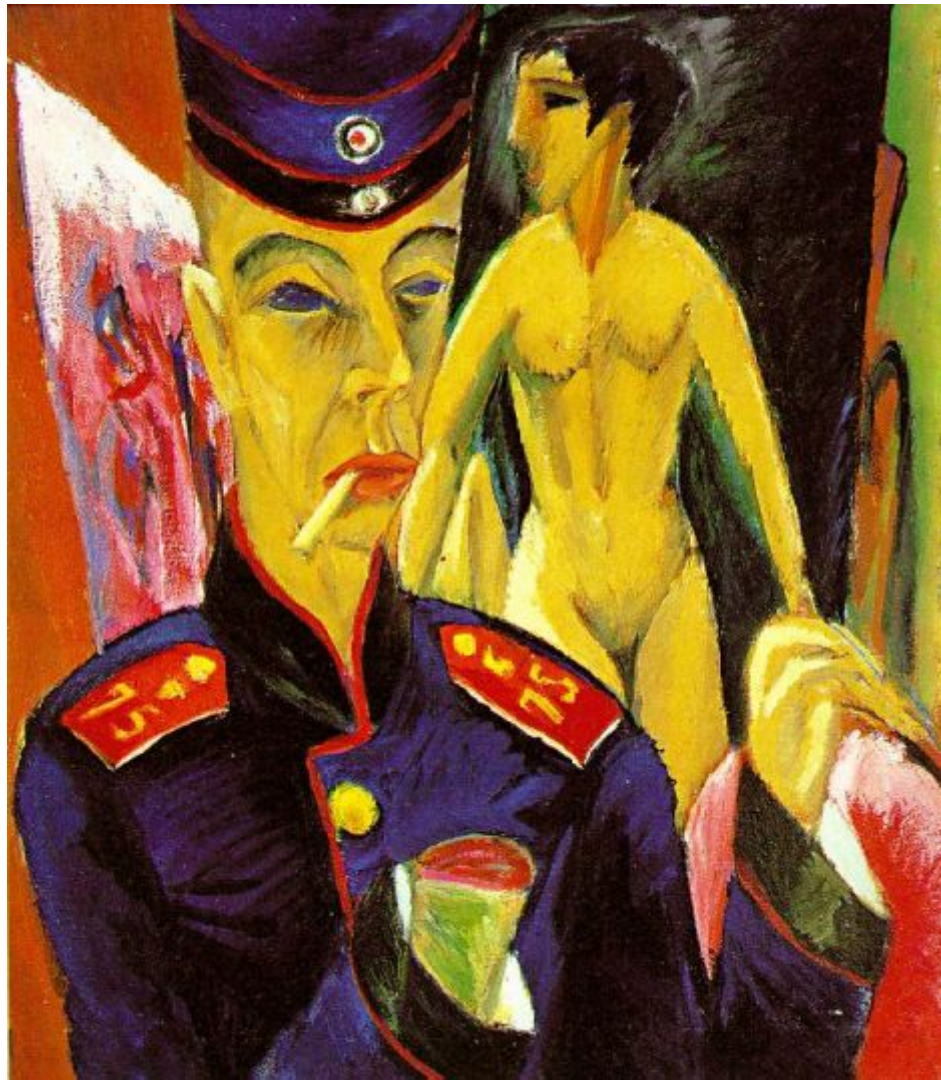

Ernst Ludwig Kirchner. German, 1880-1938

Self-Portrait with Pipe 1914
Ink, crayon, watercolor and gouache on
paper 14 x 9.2 cm

Kirchner, Ernst Ludwig
Girl Under a Japanese Parasol c. 1909
Oil on canvas 92x80 cm
Kunstsammlung Nordrhein-Westfalen, Dusseldorf

Ernst Ludwig Kirchner,
Akt auf blauem Grund, 1911, Öl auf Leinwand

.Ernst Ludwig Kirchner. German, 1880-1938
***Winter Moonlit Night* 1919**
;Woodcut, 30.5 x 29.5 cm

1922 *Street Scene*
Woodcut 70.6 x 38 cm

Dancer with Raised Skirt
Brücke published 1910. from the portfolio
One woodcut from a portfolio of two woodcuts, one
drypoint, and one woodcut cover 25.2 x 34.5 cm

Dance Training 1911
Ernst Ludwig Kirchner
altered 1920
Oil on canvas 119.38 x 89.54 cm

Ernst Ludwig Kirchner. (German, 1880-1938)
1913 .*Street, Berlin* .
Oil on canvas 120.6 x 91.1 cm

Kirchner, Ernst Ludwig
1914 *Two Women in the Street*
Oil on canvas 120x91 cm Kunstsammlung
Nordrhein-Westfalen, Dusseldorf