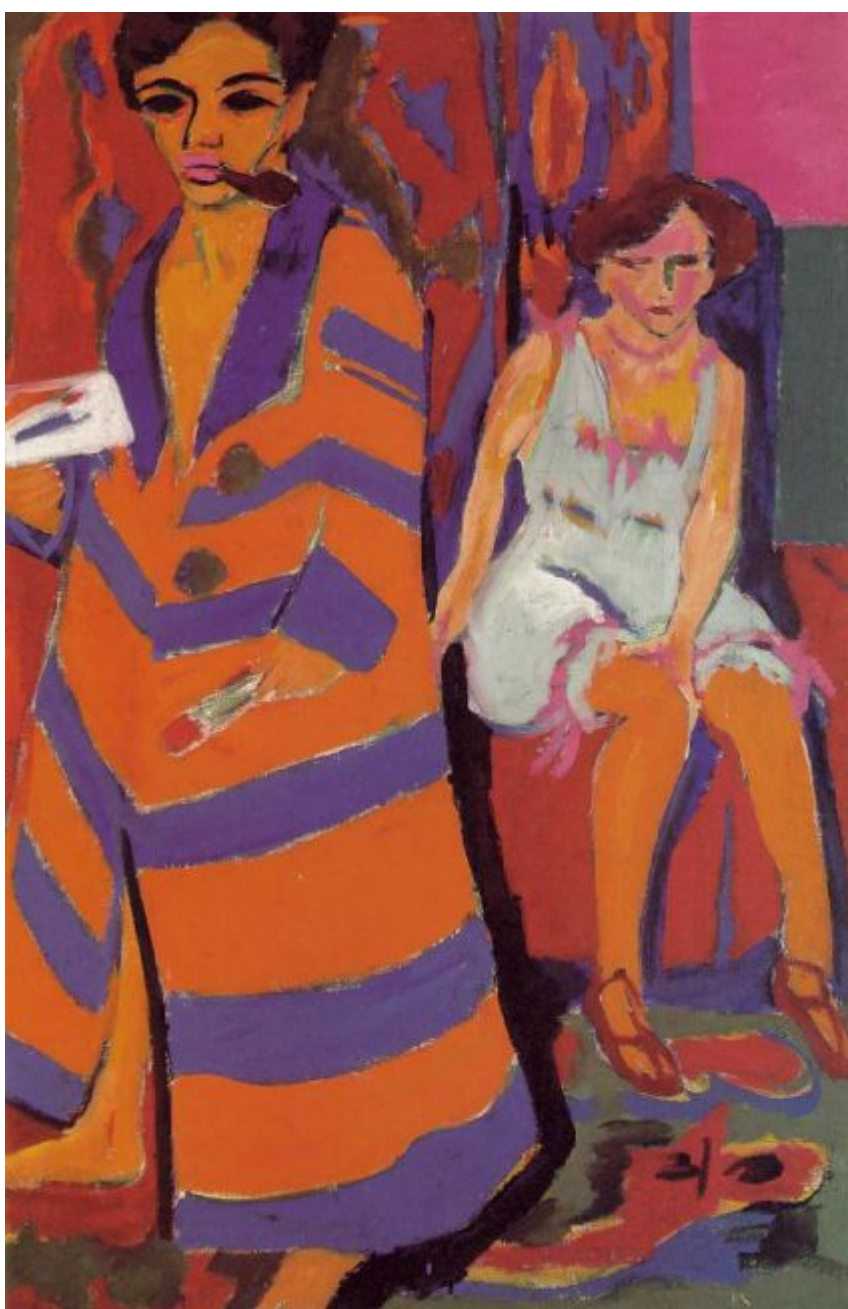

Kirchner, Ernst Ludwig
1910/1926 Self-Portrait with Model
Oil on canvas 150x100 cm Kunsthalle, Hamburg