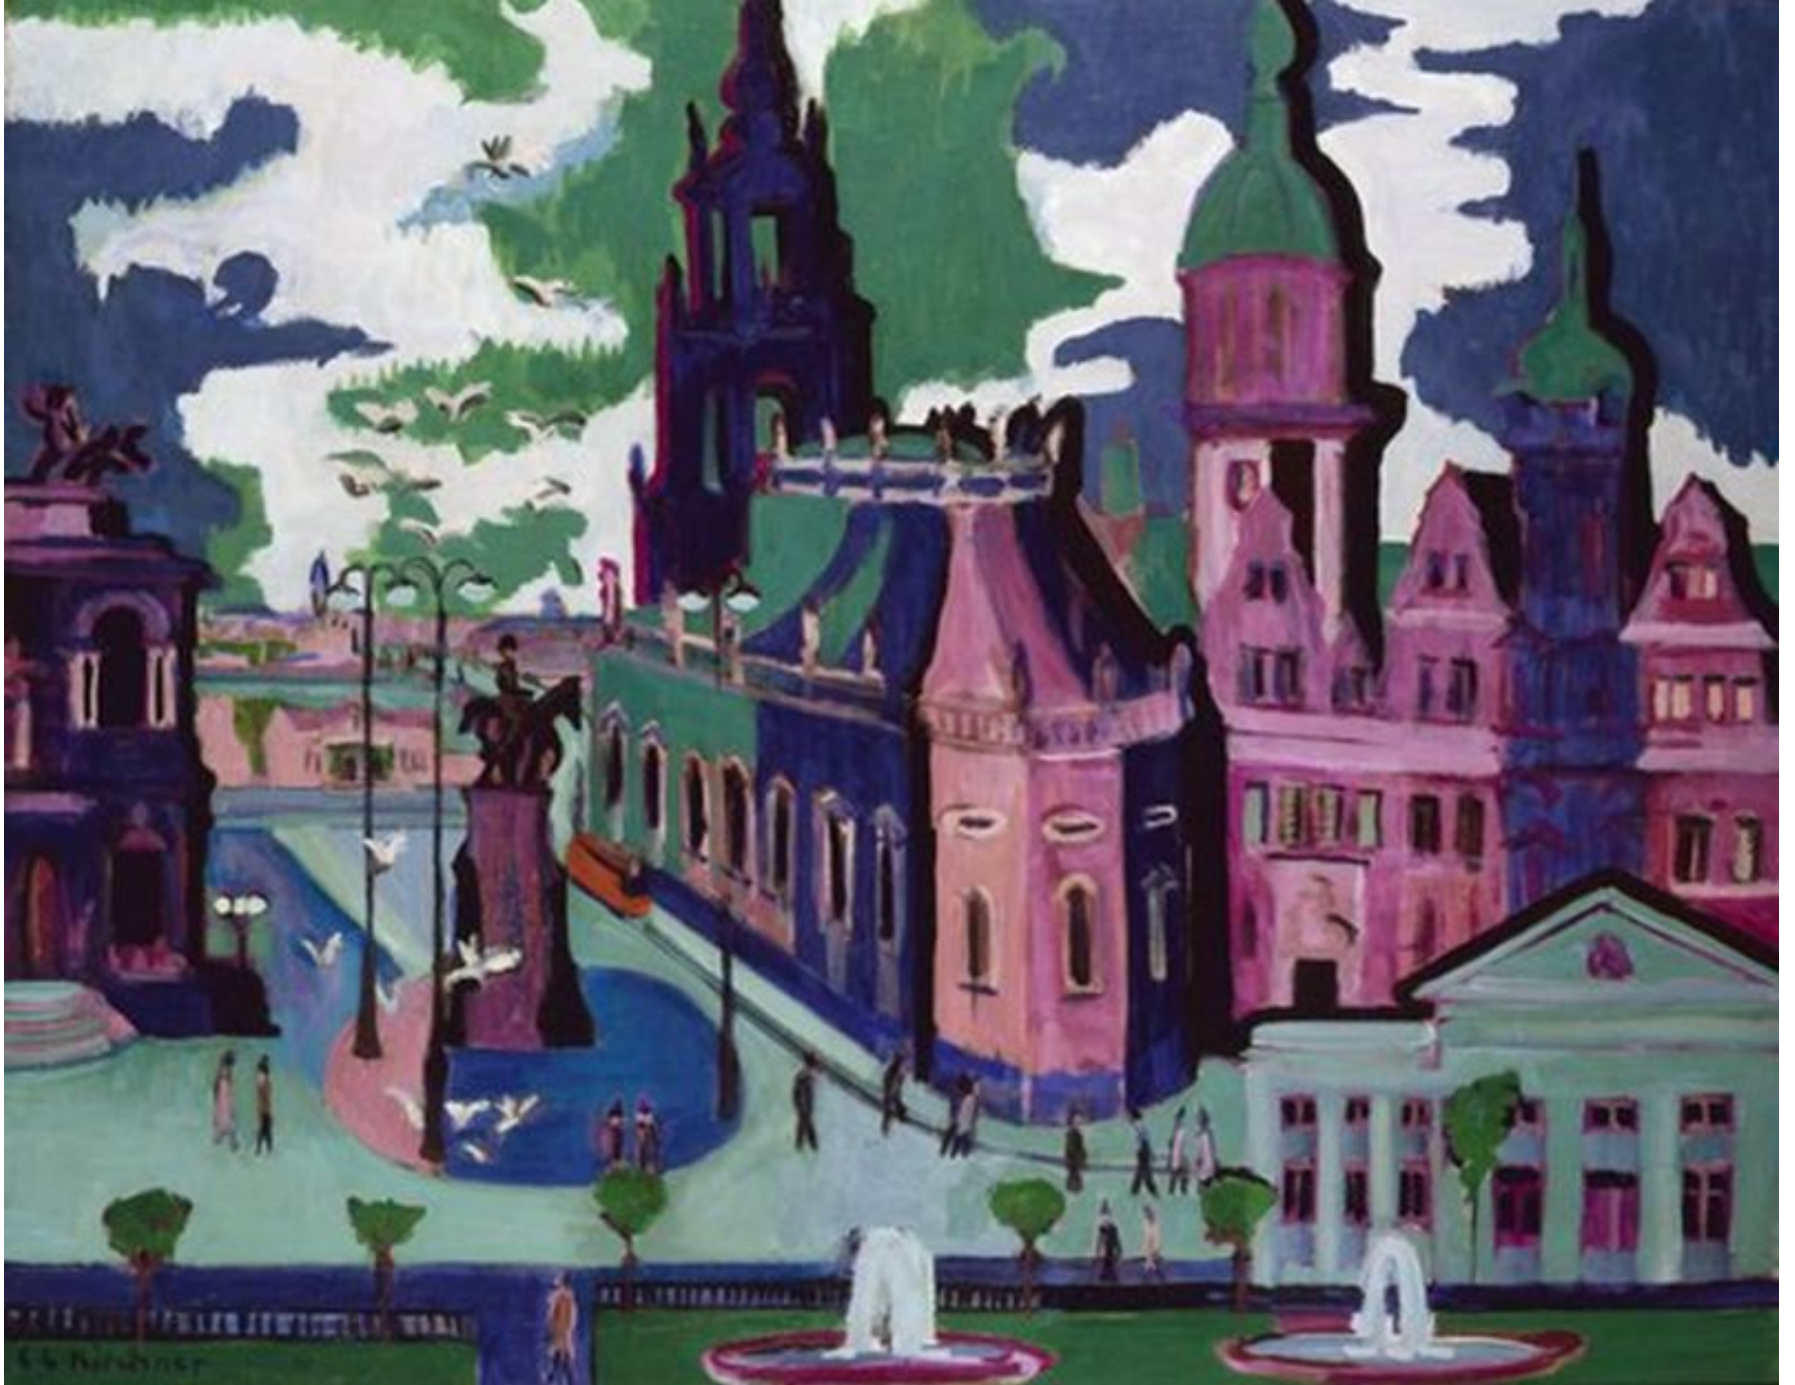

Bern with Belltower
1935 Ernst Ludwig Kirchner
Oil on canvas 70.5 x 80.6 cm

View of Dresden: Schlossplatz
1926 Ernst Ludwig Kirchner
120x149.9 cm Oil on canvas

Ernst Ludwig Kirchner View of Dresden: Schlossplatz 1926 120x149.9 cm Oil on canvas