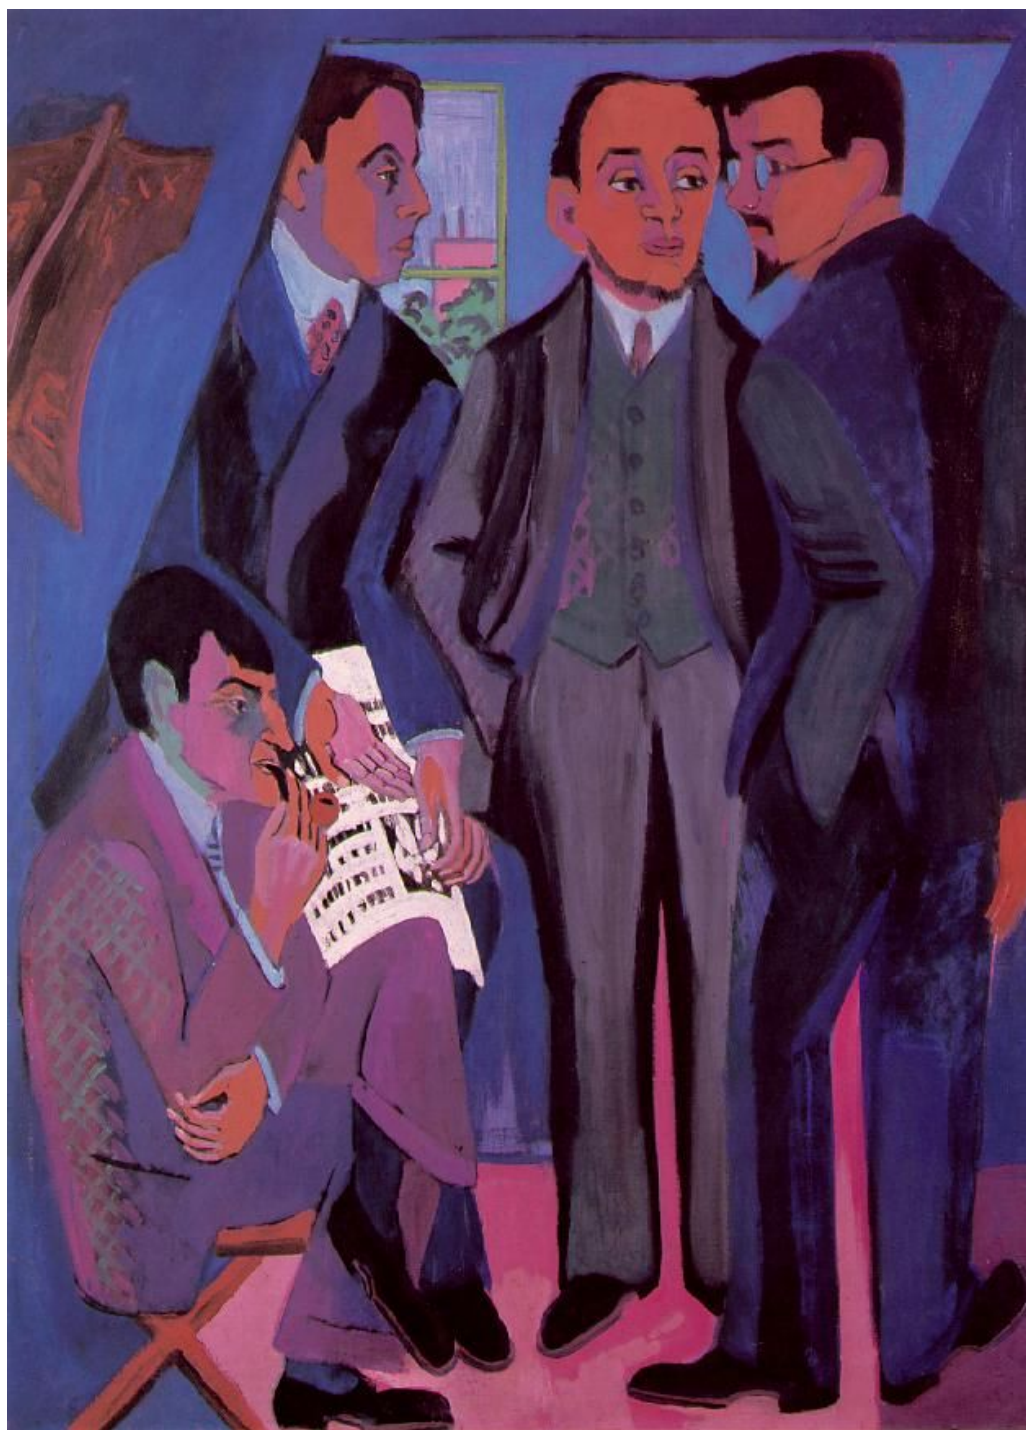

.1915 .Evening Patrol
Lithograph, 54.5 x 63.5 cm

Kirchner, Ernst Ludwig
A Group of Artists: Otto
Mueller, Kirchner, Heckel,
Schmidt-Rottluff
1926-27
Oil on canvas
168x126 cm
Museum Ludwig, Cologne