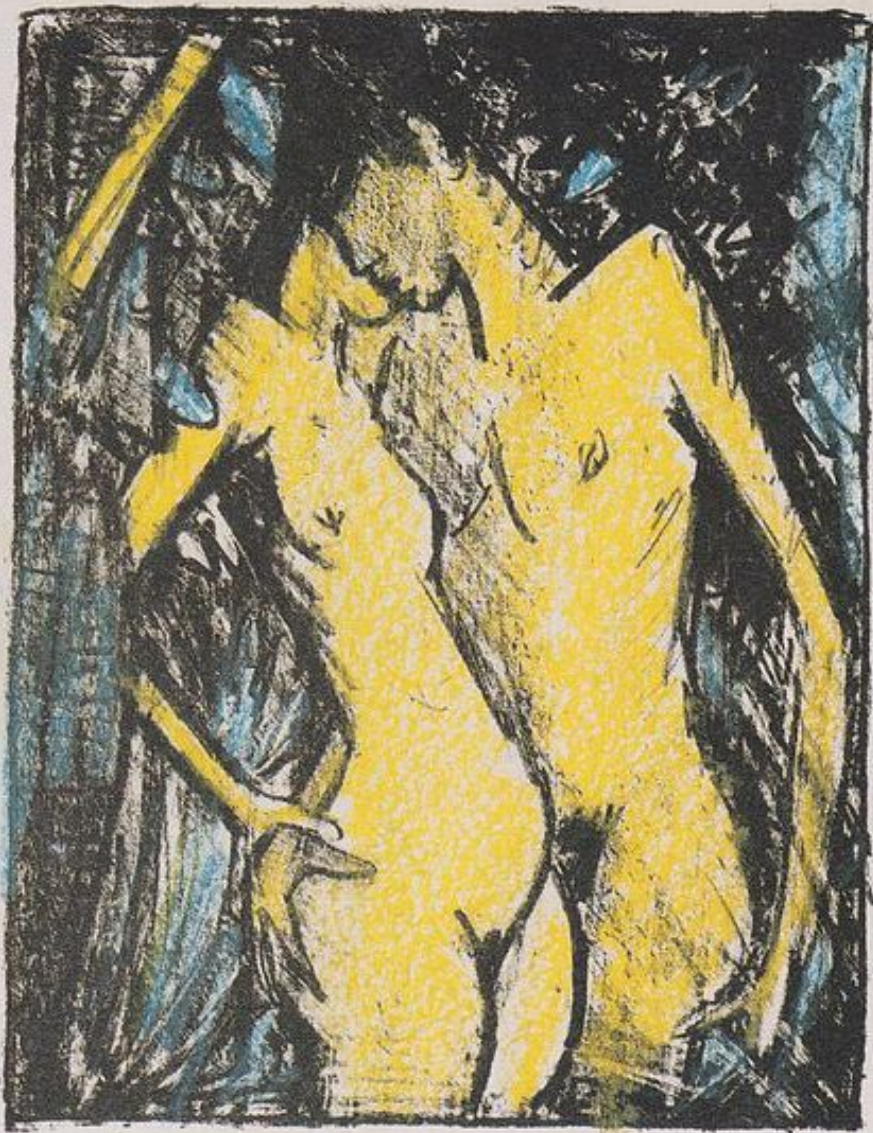

Otto Müller 1874 –1930

Otto Muller Self-Portrait 1921 66x47.9 cm Tempera on canvas

Otto Müller Three girls in a wood 1920 oil on panel 121.9x134.8 cm

Otto Mueller •
1922 - 1920 ,*Adam and Eve*
Lithograph 55.9 x 44.4 cm

Otto Mueller German, 1874 - 1930
c. 1920 ,*Two Bathers*
color crayons and watercolor, 68.7 x 52.8 cm

Otto Mueller German, 1874–1930
c. 1919 *Bathers*
Oil on burlap 70.2 x 90.8 cm
The Museum of Modern Art, New York

c. 1925 *Nude in a Landscape*
Painting 120.2x89.2 cm
Distemper on burlap
Harvard University Art Museums

Otto Müller

Liebespaar, 1919 Otto Müller (lovers)

Kunsthalle zu Kiel

Two Negro girls
1928
oil on panel
120x75cm

MUELLER, c.1922 *Two Female Nudes in a Landscape*
100 x 138 cm Oil on burlap

Nudes in Dunes 1919-20
130 x 100 cm