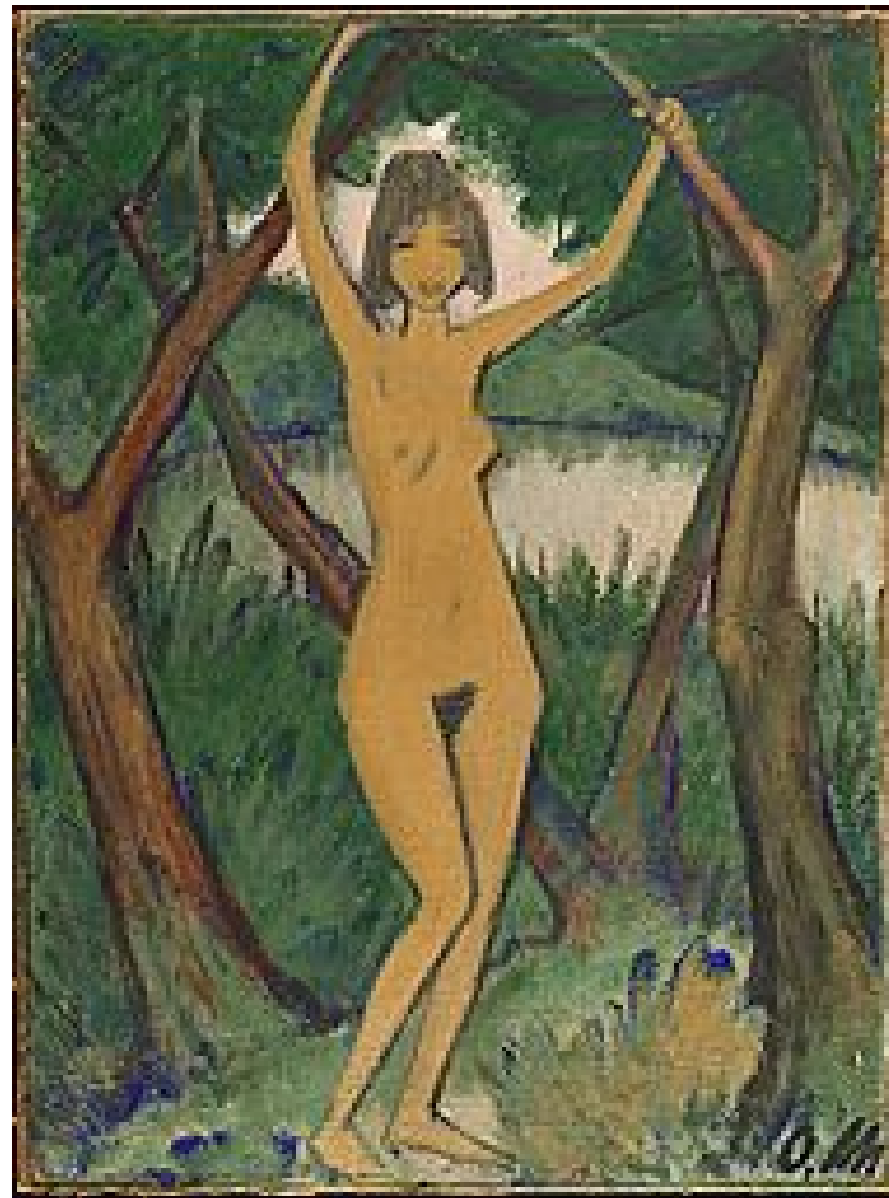

Otto Müller 1874 –1930

Otto Muller Self-Portrait 1921 66x47.9 cm Tempera on canvas

Otto Müller Three girls in a wood 1920 oil on panel 121.9x134.8 cm

Otto Mueller •
1922 - 1920 ,*Adam and Eve*
Lithograph 55.9 x 44.4 cm

Otto Mueller German, 1874 - 1930
c. 1920 ,*Two Bathers*
color crayons and watercolor, 68.7 x 52.8 cm

Otto Mueller German, 1874–1930
c. 1919 *Bathers*
Oil on burlap 70.2 x 90.8 cm
The Museum of Modern Art, New York

c. 1925 *Nude in a Landscape*
Painting 120.2x89.2 cm
Distemper on burlap
Harvard University Art Museums

Otto Müller

Liebespaar, 1919 Otto Müller (lovers)

Kunsthalle zu Kiel

Two Negro girls
1928
oil on panel
120x75cm

MUELLER, c.1922 *Two Female Nudes in a Landscape*
100 x 138 cm Oil on burlap

Nudes in Dunes 1919-20
130 x 100 cm