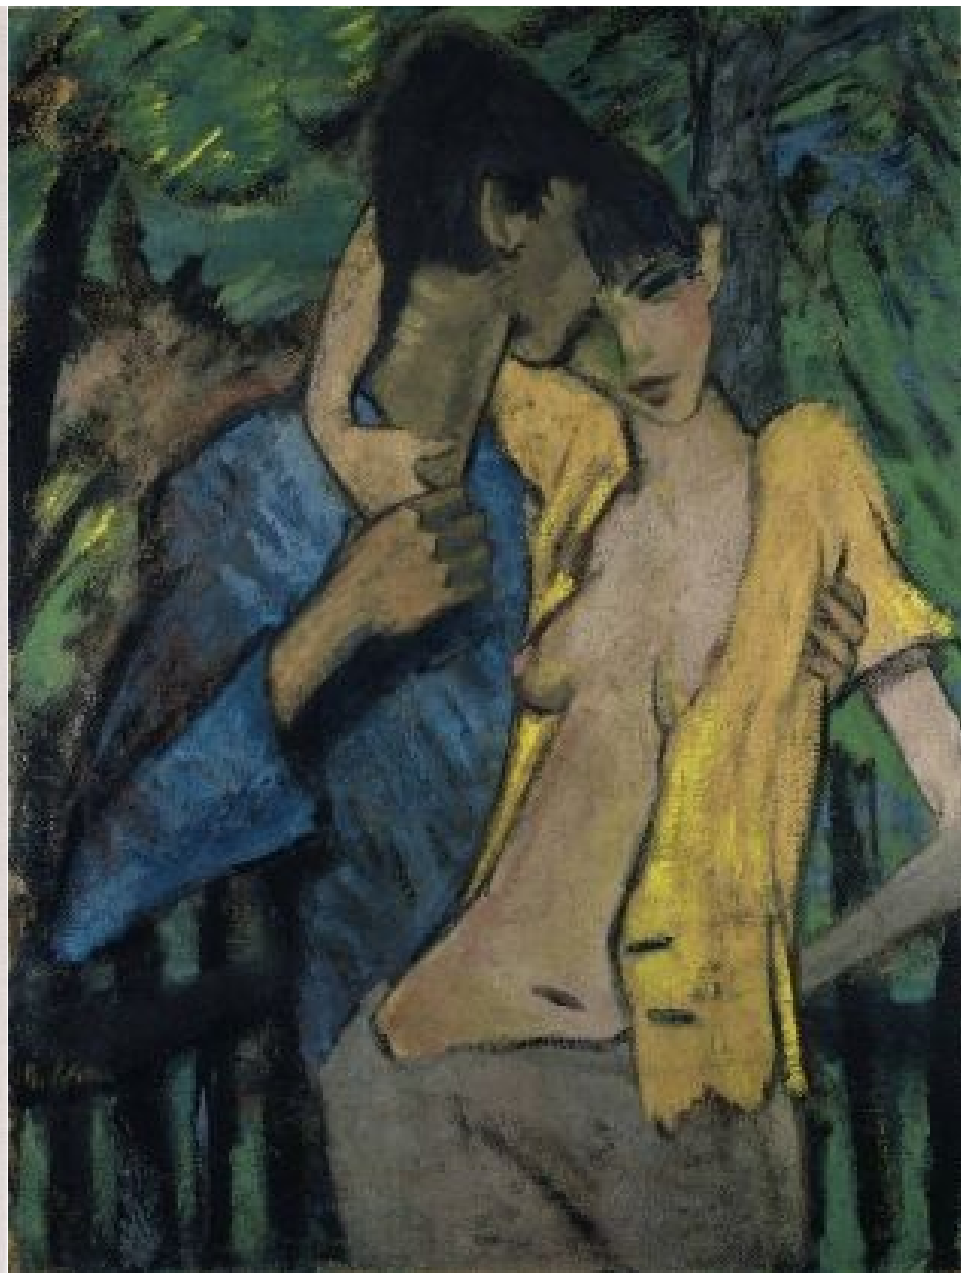

Otto Müller 1874 –1930

Otto Muller Self-Portrait 1921 66x47.9 cm Tempera on canvas

Otto Müller Three girls in a wood 1920 oil on panel 121.9x134.8 cm

Otto Mueller •
1922 - 1920 ,*Adam and Eve*
Lithograph 55.9 x 44.4 cm

Otto Mueller German, 1874 - 1930
c. 1920 ,*Two Bathers*
color crayons and watercolor, 68.7 x 52.8 cm

Otto Mueller German, 1874–1930
c. 1919 *Bathers*
Oil on burlap 70.2 x 90.8 cm
The Museum of Modern Art, New York

c. 1925 *Nude in a Landscape*
Painting 120.2x89.2 cm
Distemper on burlap
Harvard University Art Museums

Otto Müller

Liebespaar, 1919 Otto Müller (lovers)

Kunsthalle zu Kiel

Two Negro girls
1928
oil on panel
120x75cm

MUELLER, c.1922 *Two Female Nudes in a Landscape*
100 x 138 cm Oil on burlap

Nudes in Dunes 1919-20
130 x 100 cm