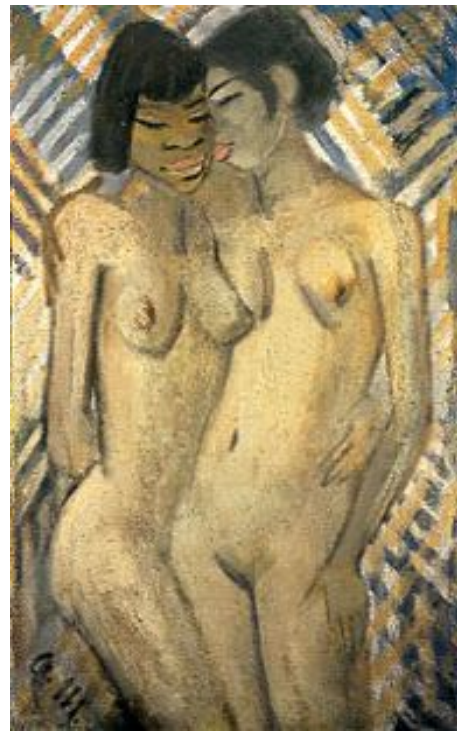

Otto Müller 1874 –1930

Otto Muller Self-Portrait 1921 66x47.9 cm Tempera on canvas

Otto Müller Three girls in a wood 1920 oil on panel 121.9x134.8 cm

Otto Mueller •
1922 - 1920 ,*Adam and Eve*
Lithograph 55.9 x 44.4 cm

Otto Mueller German, 1874 - 1930
c. 1920 ,*Two Bathers*
color crayons and watercolor, 68.7 x 52.8 cm

Otto Mueller German, 1874–1930
c. 1919 *Bathers*
Oil on burlap 70.2 x 90.8 cm
The Museum of Modern Art, New York

c. 1925 *Nude in a Landscape*
Painting 120.2x89.2 cm
Distemper on burlap
Harvard University Art Museums

Otto Müller

Liebespaar, 1919 Otto Müller (lovers)

Kunsthalle zu Kiel

Two Negro girls
1928
oil on panel
120x75cm

MUELLER, c.1922 *Two Female Nudes in a Landscape*
100 x 138 cm Oil on burlap

Nudes in Dunes 1919-20
130 x 100 cm