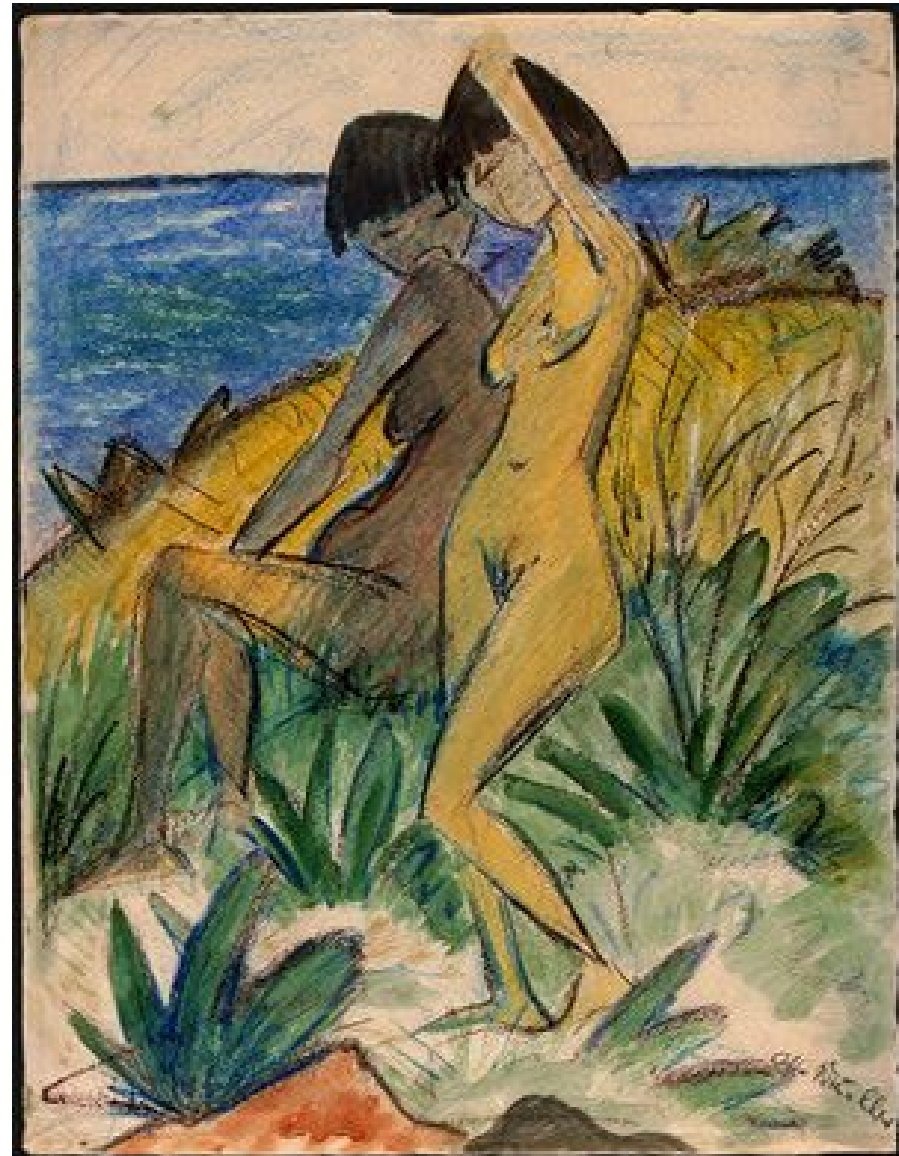

Otto Müller 1874 –1930

Otto Muller Self-Portrait 1921 66x47.9 cm Tempera on canvas

Otto Müller Three girls in a wood 1920 oil on panel 121.9x134.8 cm

Otto Mueller •
1922 - 1920 ,*Adam and Eve*
Lithograph 55.9 x 44.4 cm

Otto Mueller German, 1874 - 1930
c. 1920 ,*Two Bathers*
color crayons and watercolor, 68.7 x 52.8 cm

Otto Mueller German, 1874–1930
c. 1919 *Bathers*
Oil on burlap 70.2 x 90.8 cm
The Museum of Modern Art, New York

c. 1925 *Nude in a Landscape*
Painting 120.2x89.2 cm
Distemper on burlap
Harvard University Art Museums

Otto Müller

Liebespaar, 1919 Otto Müller (lovers)

Kunsthalle zu Kiel

Two Negro girls
1928
oil on panel
120x75cm

MUELLER, c.1922 *Two Female Nudes in a Landscape*
100 x 138 cm Oil on burlap

Nudes in Dunes 1919-20
130 x 100 cm