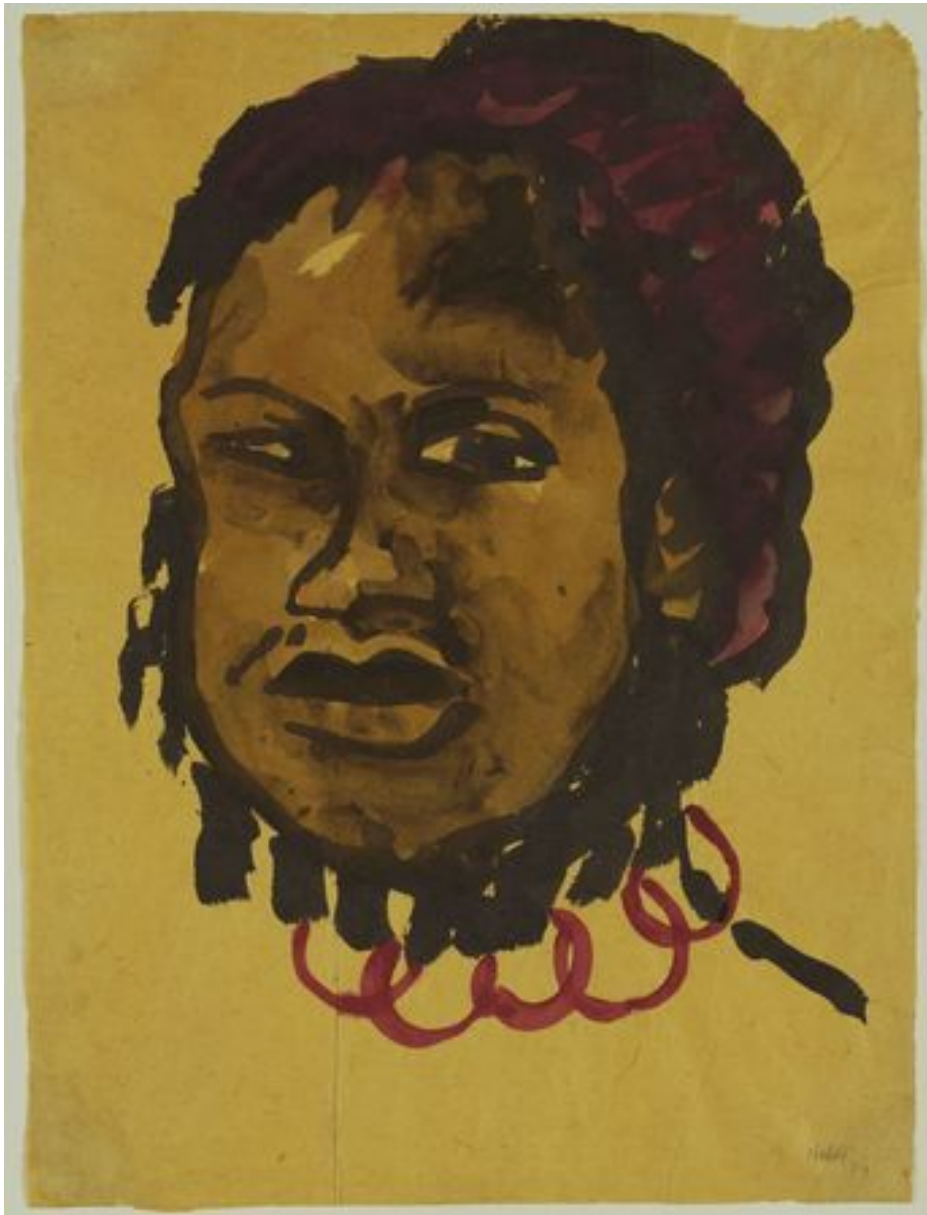

.1913 Circa .Watercolor Size:228 x 330 mm
GELBES MEER
On thin Japan. .Nolde Signed in pencil lower right
The colors fresh and vibrant.
USA

Emil Nolde German 1867-1956
1914 .*Papuan Head*
Watercolor on paper 50.8 x 38.1 cm .