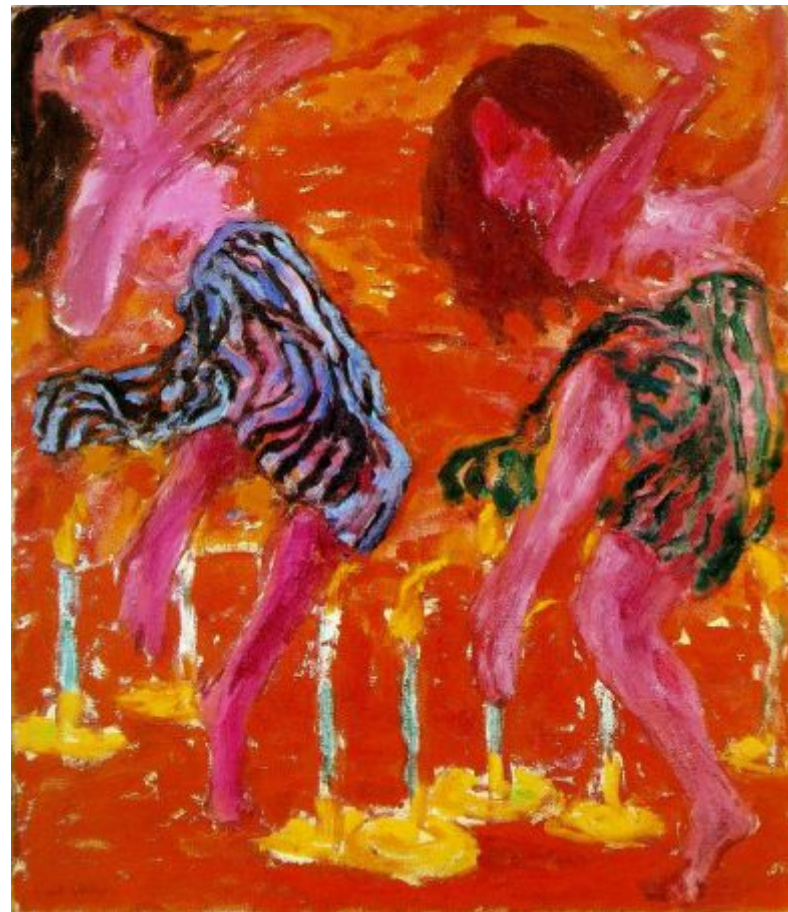

Emil Nolde German 1867-1956

Emil Nolde

BOOT

Lithograph. 1907.

On chamois thick wove .Emil Nolde Signed in pencil lower right
paper. Size: 335 x 470 mm

SCHIFFE

Woodcut. 1906.

Emil Nolde Signed in pencil lower right and dated
Brilliant, deep black impression, on chamois .06
laid paper. Scarce.
Size: 297 x 202 mm

Nolde, Emil
Wildly Dancing Children 1909
Oil on canvas 73x88 cm Kunsthalle Kiel

Nolde 1917 *Candle Dancers*
Woodcut 30.5 x 23.5 cm

Nolde, Emil
Autumn Sea VII 1910 Oil on canvas 60x70 cm

Nolde, Emil
Dance Around the Golden Calf 1910
Oil on canvas 88x105 cm
Staatsgalerie moderner Kunst, Munich

Nolde, Emil
1912 Candle Dancers
Oil on canvas 100x86 cm
Nolde-Stiftung Seebull

1917 Nolde, Emil Women and a Pierrot
Oil on canvas 100x86 cm
Kunstsammlung Nordrhein-Westfalen,
Dusseldorf

Nolde, Emil Mask Still Life III 1911
Oil on canvas 74x78 cm
Nelson Gallery of Art, Atkins-Museum, Kansas City

c. 1915? Oil on burlap 66.6 x 84.5 cm .*Blue and Violet Flowers* Emil Nolde. German, 1867-1956

.1913 Circa .Watercolor Size:228 x 330 mm
GELBES MEER
On thin Japan. .Nolde Signed in pencil lower right
The colors fresh and vibrant.
USA