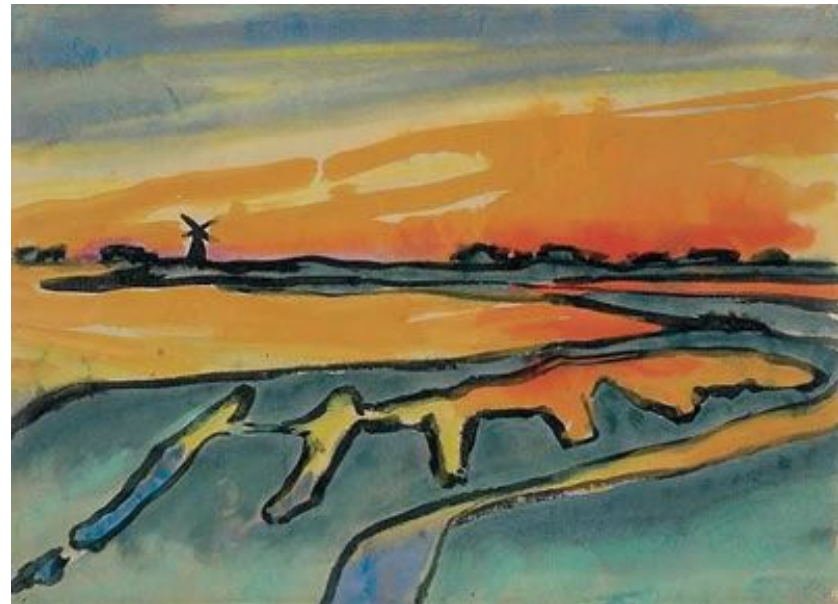

Marshy Landscape Under the Evening Sky
c.1943, 17x23cm

,Emil Nolde ca.1914

Bauernhof in Marschlandschaft (Farmhouse in Marsh) Watercolor, 35.2 x 46.5 cm