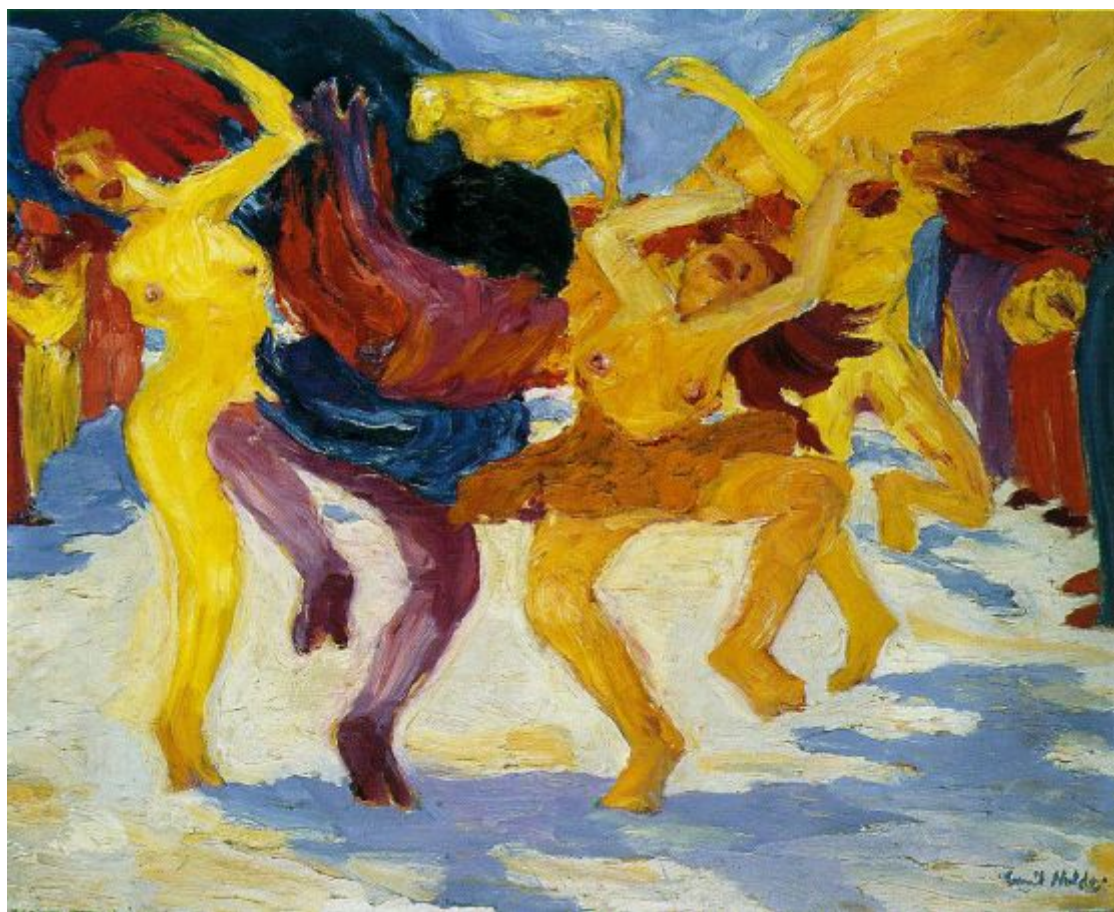

Emil Nolde German 1867-1956

Emil Nolde

BOOT

Lithograph. 1907.

On chamois thick wove .Emil Nolde Signed in pencil lower right
paper. Size: 335 x 470 mm

SCHIFFE

Woodcut. 1906.

Emil Nolde Signed in pencil lower right and dated
Brilliant, deep black impression, on chamois .06
laid paper. Scarce.
Size: 297 x 202 mm

Nolde, Emil
Wildly Dancing Children 1909
Oil on canvas 73x88 cm Kunsthalle Kiel

Nolde 1917 *Candle Dancers*
Woodcut 30.5 x 23.5 cm

Nolde, Emil
Autumn Sea VII 1910 Oil on canvas 60x70 cm

Nolde, Emil
Dance Around the Golden Calf 1910
Oil on canvas 88x105 cm
Staatsgalerie moderner Kunst, Munich