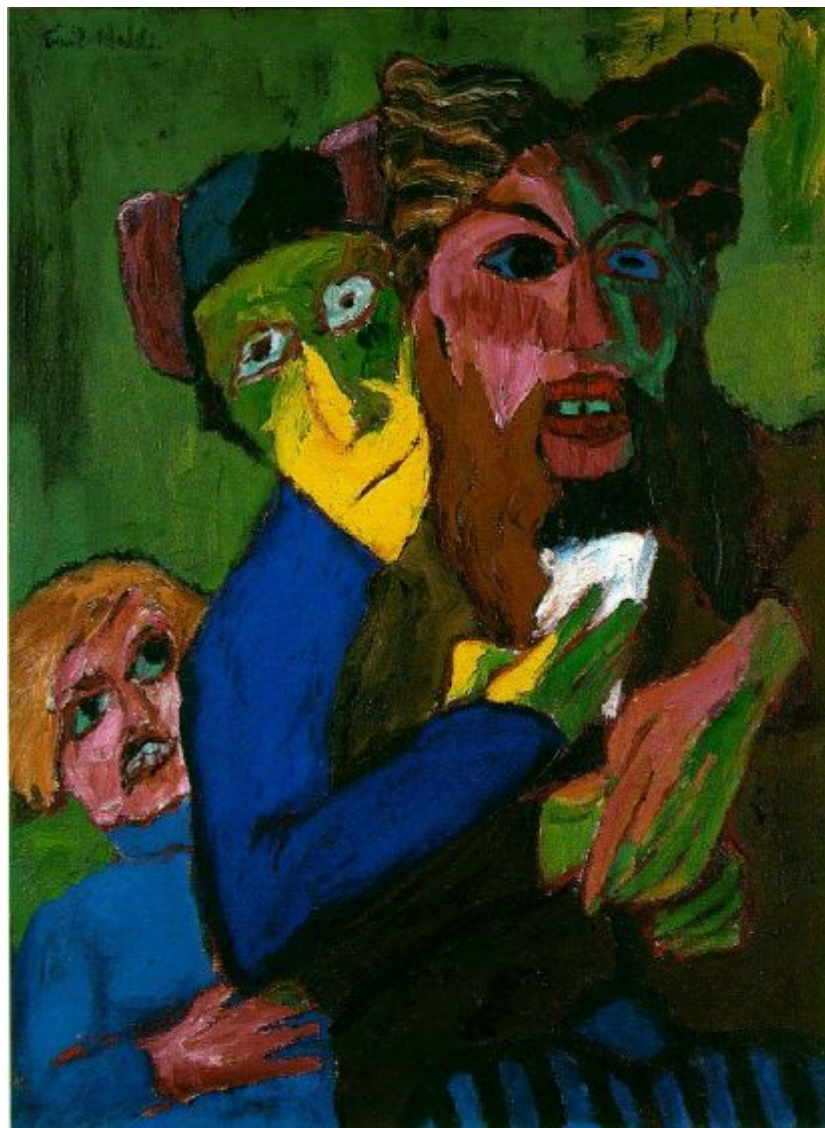

Emil Nolde German 1867-1956

Emil Nolde

BOOT

Lithograph. 1907.

On chamois thick wove .Emil Nolde Signed in pencil lower right
paper. Size: 335 x 470 mm

SCHIFFE

Woodcut. 1906.

Emil Nolde Signed in pencil lower right and dated
Brilliant, deep black impression, on chamois .06
laid paper. Scarce.
Size: 297 x 202 mm

Nolde, Emil
Wildly Dancing Children 1909
Oil on canvas 73x88 cm Kunsthalle Kiel

Nolde 1917 *Candle Dancers*
Woodcut 30.5 x 23.5 cm

Nolde, Emil
Autumn Sea VII 1910 Oil on canvas 60x70 cm

Nolde, Emil
Dance Around the Golden Calf 1910
Oil on canvas 88x105 cm
Staatsgalerie moderner Kunst, Munich

EMIL NOLDE
ZWEI DSCHUNKEN
water color on paper

Emil Nolde German 1867-1956
1914 .*Papuan Head*
Watercolor on paper 50.8 x 38.1 cm .

Emil Nolde. German, 1867-1956
1920-21 *Gypsy Girl*
Watercolor on paper, 47 x 34.9 cm

Emil Nolde German, 1867-1956
1912 *Head of a Woman III*
Woodcut, 30 x 22.5 cm

1912 *Prophet* Emil Nolde.
Woodcut, 32.1 x 22.2 cm

1913 Nolde, Emil Excited People
Oil on canvas 102x76cm
Nolde-Stiftung Seebull