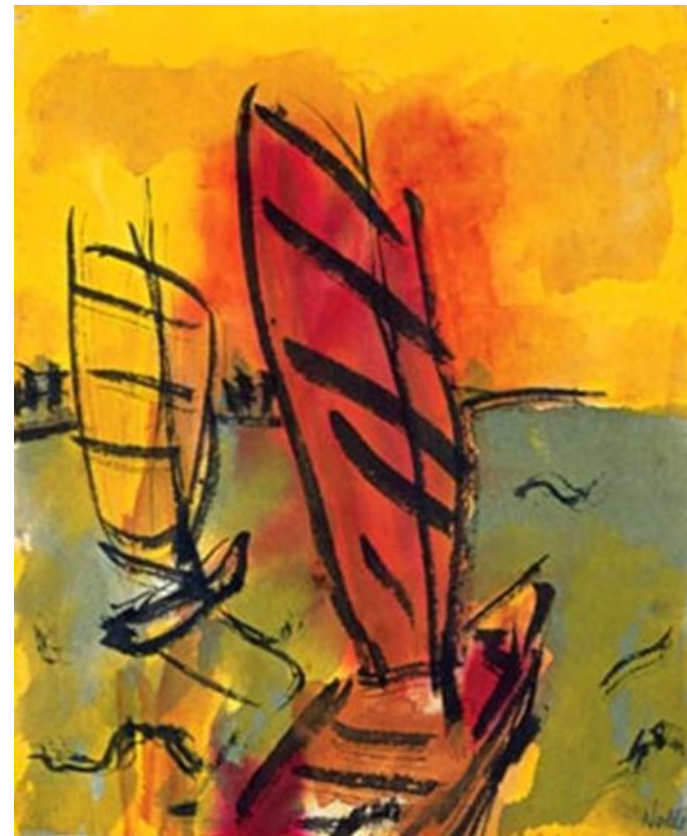

Nolde, Emil
Wildly Dancing Children 1909
Oil on canvas 73x88 cm Kunsthalle Kiel

Nolde 1917 *Candle Dancers*
Woodcut 30.5 x 23.5 cm

Nolde, Emil
Autumn Sea VII 1910 Oil on canvas 60x70 cm

Nolde, Emil
Dance Around the Golden Calf 1910
Oil on canvas 88x105 cm
Staatsgalerie moderner Kunst, Munich

Nolde, Emil
1912 Candle Dancers
Oil on canvas 100x86 cm
Nolde-Stiftung Seebull

1917 Nolde, Emil Women and a Pierrot
Oil on canvas 100x86 cm
Kunstsammlung Nordrhein-Westfalen,
Dusseldorf

Nolde, Emil Mask Still Life III 1911
Oil on canvas 74x78 cm
Nelson Gallery of Art, Atkins-Museum, Kansas City

c. 1915? Oil on burlap 66.6 x 84.5 cm .*Blue and Violet Flowers* Emil Nolde. German, 1867-1956

.1913 Circa .Watercolor Size:228 x 330 mm
GELBES MEER
On thin Japan. .Nolde Signed in pencil lower right
The colors fresh and vibrant.
USA