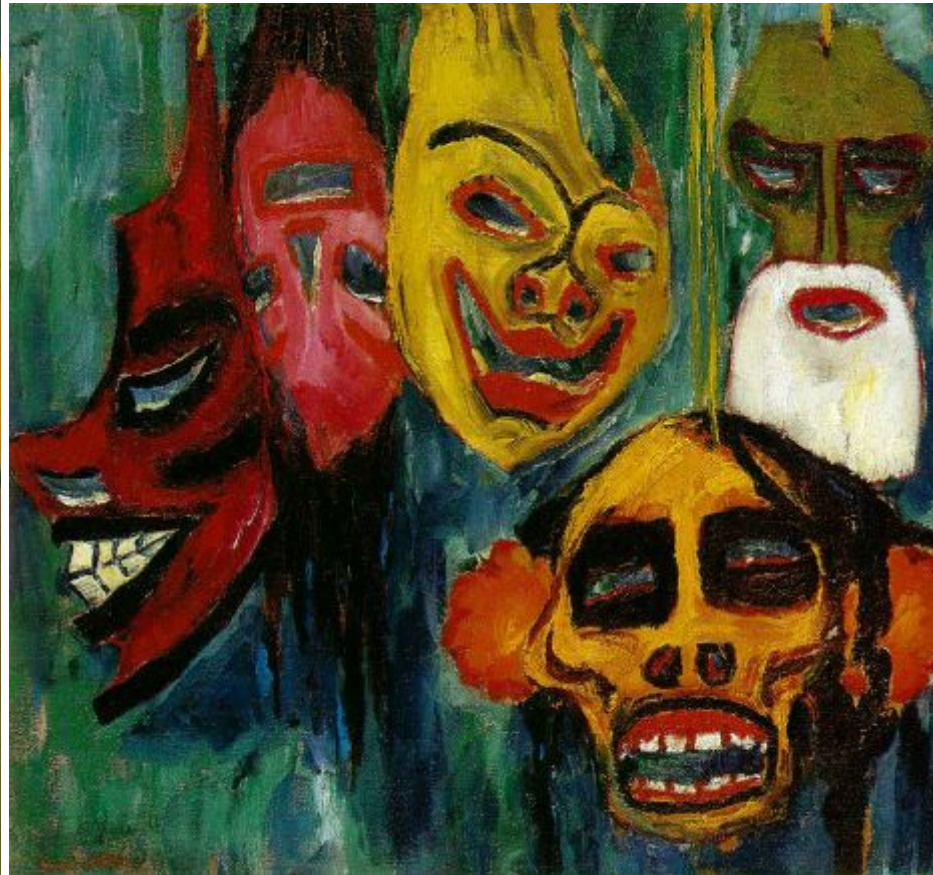

Emil Nolde German 1867-1956

Emil Nolde

BOOT

Lithograph. 1907.

On chamois thick wove .Emil Nolde Signed in pencil lower right
paper. Size: 335 x 470 mm

SCHIFFE

Woodcut. 1906.

Emil Nolde Signed in pencil lower right and dated
Brilliant, deep black impression, on chamois .06
laid paper. Scarce.
Size: 297 x 202 mm

Nolde, Emil
Wildly Dancing Children 1909
Oil on canvas 73x88 cm Kunsthalle Kiel

Nolde 1917 *Candle Dancers*
Woodcut 30.5 x 23.5 cm

Nolde, Emil
Autumn Sea VII 1910 Oil on canvas 60x70 cm

Nolde, Emil
Dance Around the Golden Calf 1910
Oil on canvas 88x105 cm
Staatsgalerie moderner Kunst, Munich

Nolde, Emil
1912 Candle Dancers
Oil on canvas 100x86 cm
Nolde-Stiftung Seebull

1917 Nolde, Emil Women and a Pierrot
Oil on canvas 100x86 cm
Kunstsammlung Nordrhein-Westfalen,
Dusseldorf

Nolde, Emil Mask Still Life III 1911
Oil on canvas 74x78 cm
Nelson Gallery of Art, Atkins-Museum, Kansas City

c. 1915? Oil on burlap 66.6 x 84.5 cm .*Blue and Violet Flowers* Emil Nolde. German, 1867-1956

.1913 Circa .Watercolor Size:228 x 330 mm
GELBES MEER
On thin Japan. .Nolde Signed in pencil lower right
The colors fresh and vibrant.
USA