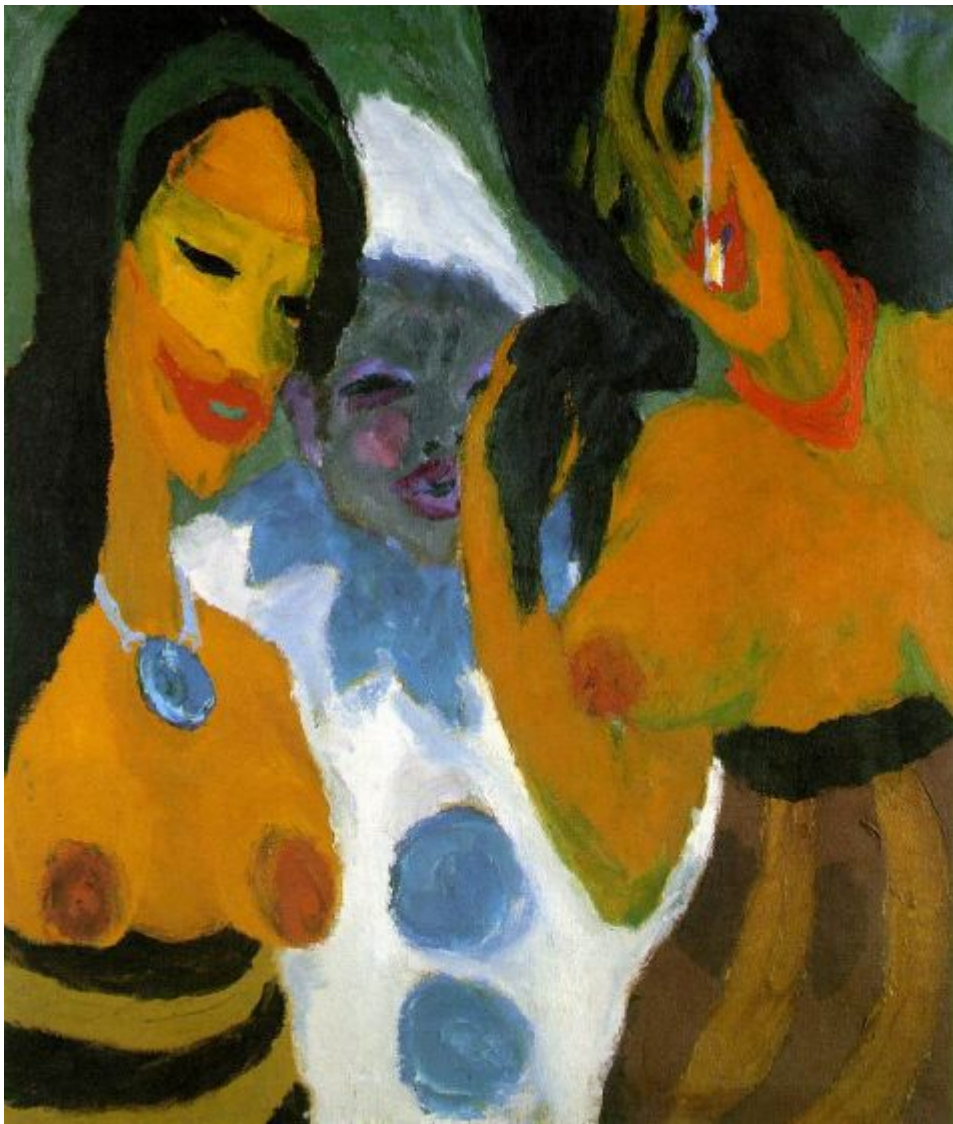

Emil Nolde German 1867-1956

Emil Nolde

BOOT

Lithograph. 1907.

On chamois thick wove .Emil Nolde Signed in pencil lower right
paper. Size: 335 x 470 mm

SCHIFFE

Woodcut. 1906.

Emil Nolde Signed in pencil lower right and dated
Brilliant, deep black impression, on chamois .06
laid paper. Scarce.
Size: 297 x 202 mm

Nolde, Emil
Wildly Dancing Children 1909
Oil on canvas 73x88 cm Kunsthalle Kiel

Nolde 1917 *Candle Dancers*
Woodcut 30.5 x 23.5 cm

Nolde, Emil
Autumn Sea VII 1910 Oil on canvas 60x70 cm

Nolde, Emil
Dance Around the Golden Calf 1910
Oil on canvas 88x105 cm
Staatsgalerie moderner Kunst, Munich

Nolde, Emil
1912 Candle Dancers
Oil on canvas 100x86 cm
Nolde-Stiftung Seebull

1917 Nolde, Emil Women and a Pierrot
Oil on canvas 100x86 cm
Kunstsammlung Nordrhein-Westfalen,
Dusseldorf

Nolde, Emil Mask Still Life III 1911
Oil on canvas 74x78 cm
Nelson Gallery of Art, Atkins-Museum, Kansas City

c. 1915? Oil on burlap 66.6 x 84.5 cm .*Blue and Violet Flowers* Emil Nolde. German, 1867-1956

.1913 Circa .Watercolor Size:228 x 330 mm
GELBES MEER
On thin Japan. .Nolde Signed in pencil lower right
The colors fresh and vibrant.
USA