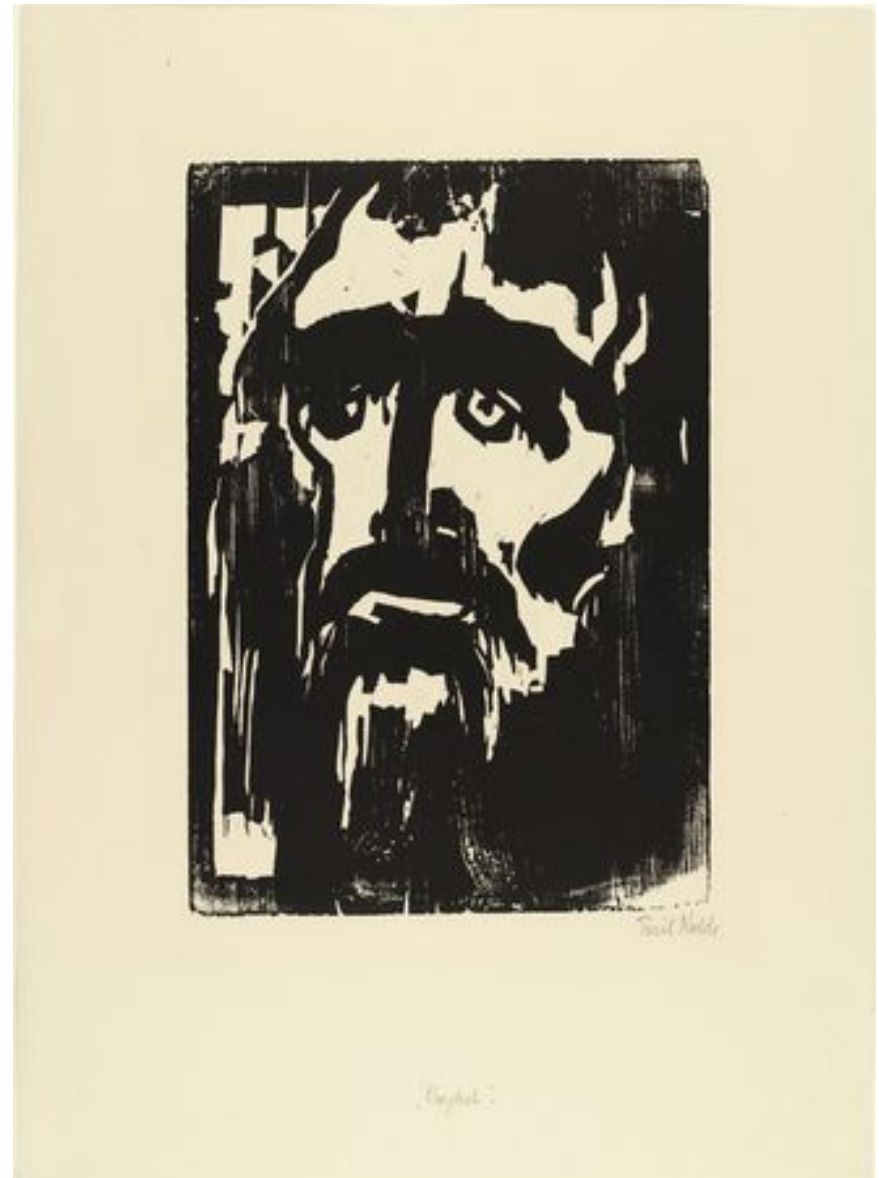

Emil Nolde. German, 1867-1956
1920-21 *Gypsy Girl*
Watercolor on paper, 47 x 34.9 cm