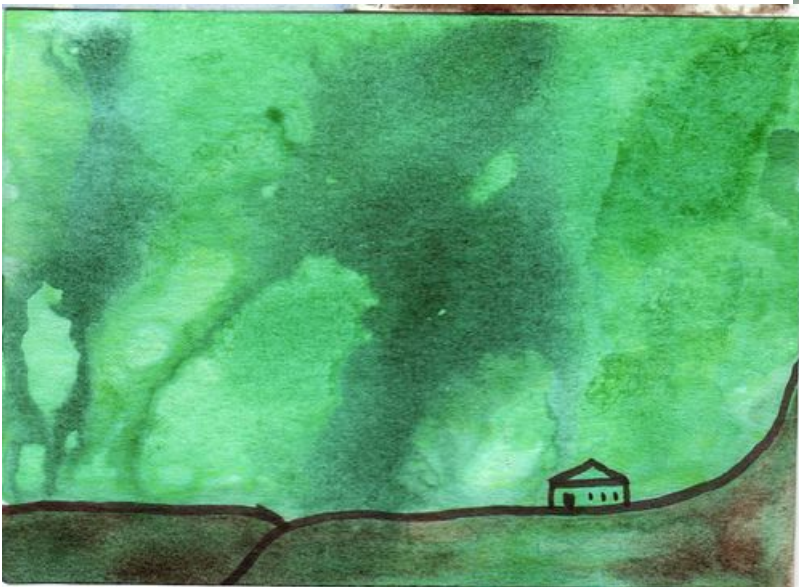

Emil Nolde German, 1867-1956
1912 *Head of a Woman III*
Woodcut, 30 x 22.5 cm

1912 *Prophet* Emil Nolde.
Woodcut, 32.1 x 22.2 cm

1913 Nolde, Emil Excited People
Oil on canvas 102x76cm
Nolde-Stiftung Seebull

Nolde, Emil Child and Large Bird 1912
Oil on canvas 73x88 cm
Statens Museum for Kunst, Kobenhavn

Romantic Landscape with Fortress 1941-5 •

Emil Nolde, 1867–1956
North Frisian Landscape (c. 1949)
Watercolor on paper 39.8x49 cm

Marshy Landscape Under the Evening Sky
c.1943, 17x23cm

,Emil Nolde ca.1914

Bauernhof in Marschlandschaft (Farmhouse in Marsh) Watercolor, 35.2 x 46.5 cm