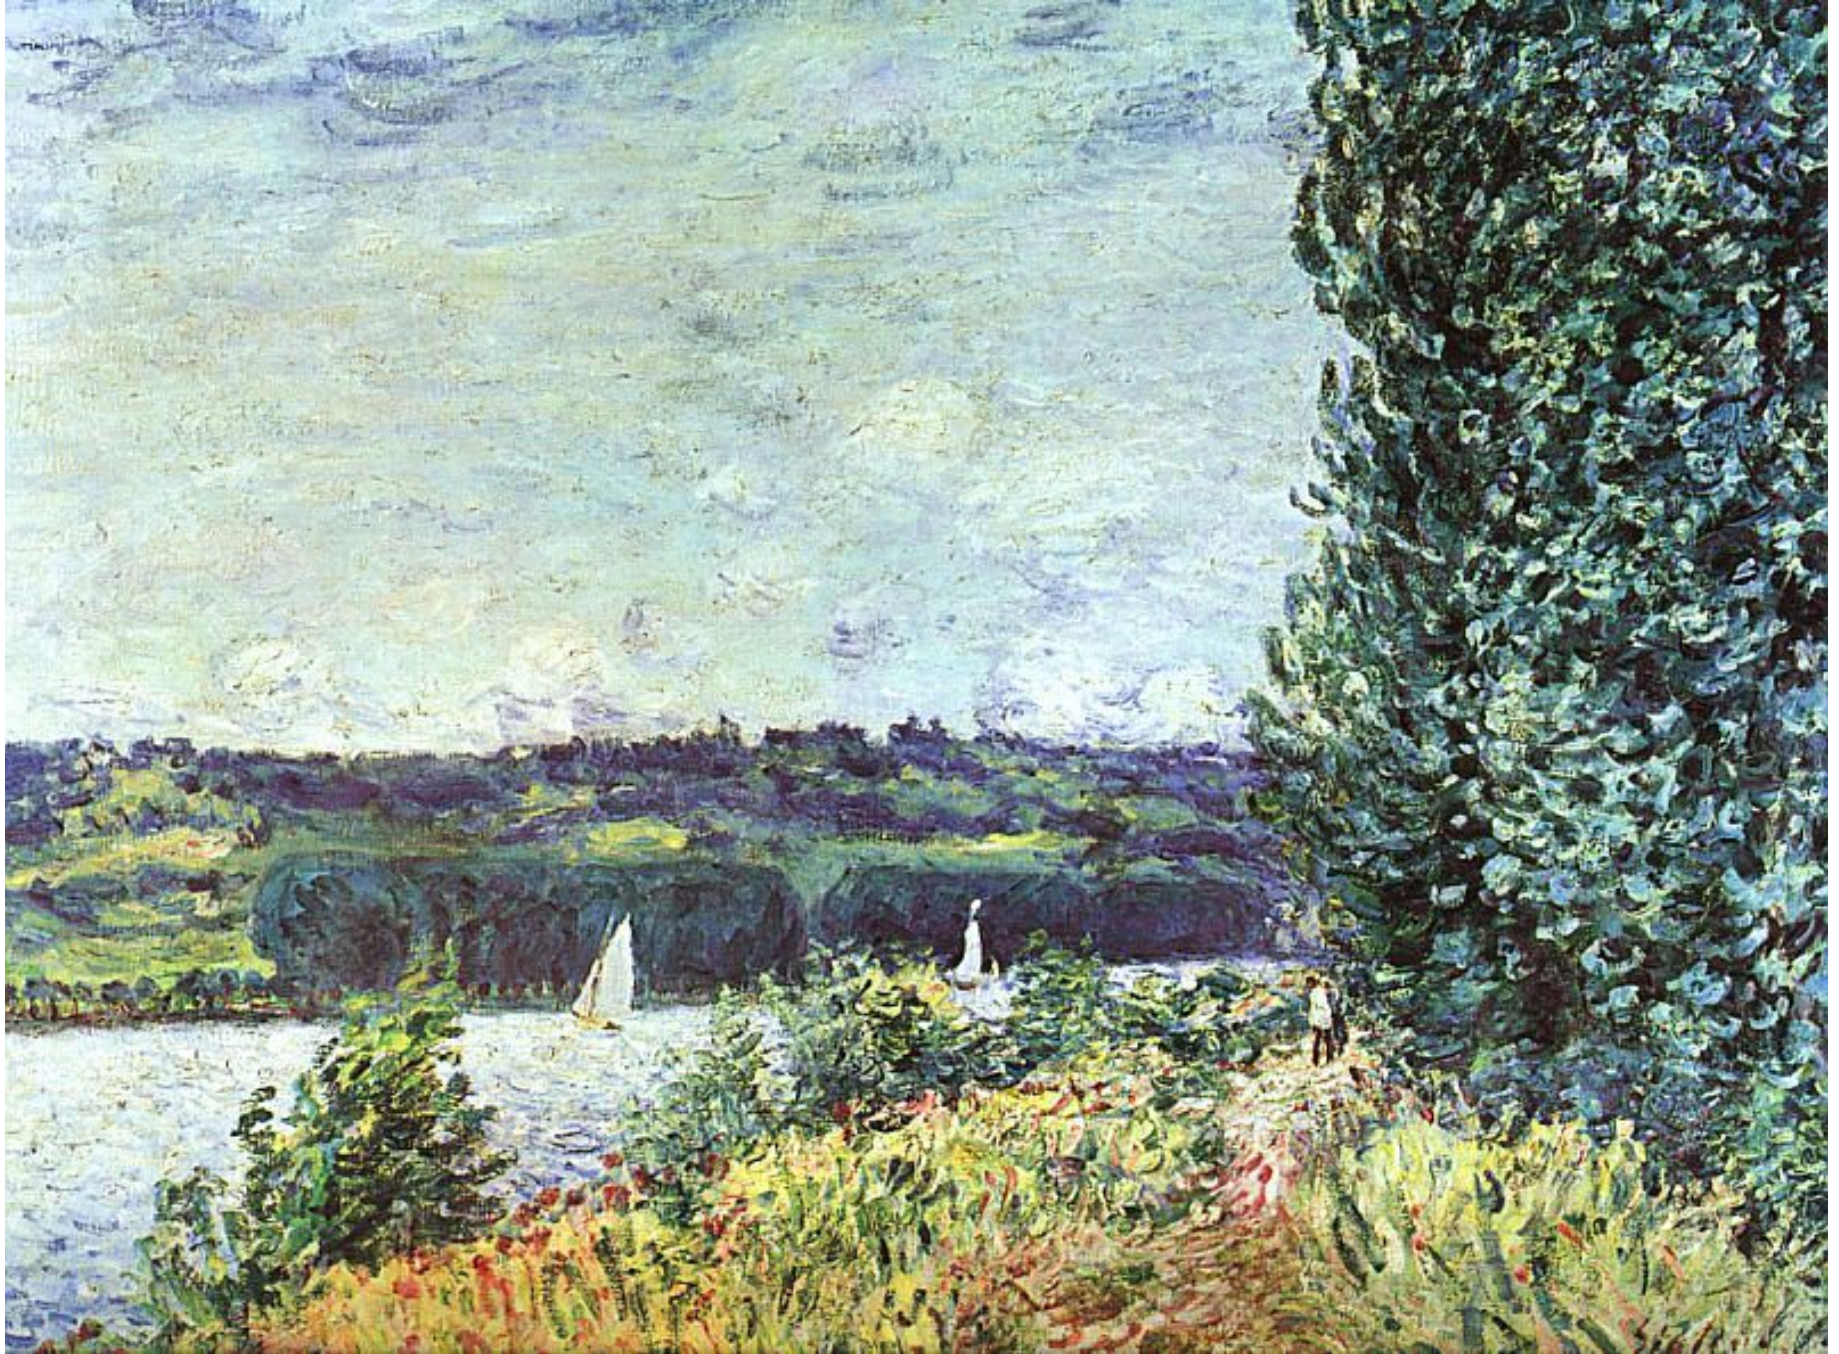

**Alfred Sisley 1839 - 1899**

**Boat During a Flood, 1871, Musée d'Orsay, Paris Sisley**

Snow at Louveciennes, 1874.

**Meadow, 1875, National Gallery of Art, Washington D.C.**

Flood at Pont-Marley, 1876  
Oil on canvas, 50 x 61 cm; Musee des Beaux-Arts, Rouen

**The Chemin de By through Woods at Roches-Coutaut: St. Martin's Summer, 1880,  
Musuem of Fine Arts, Montreal. Oil on canvas, 60 x 81 cm**

The Banks of the Seine: Wind Blowing, 1894